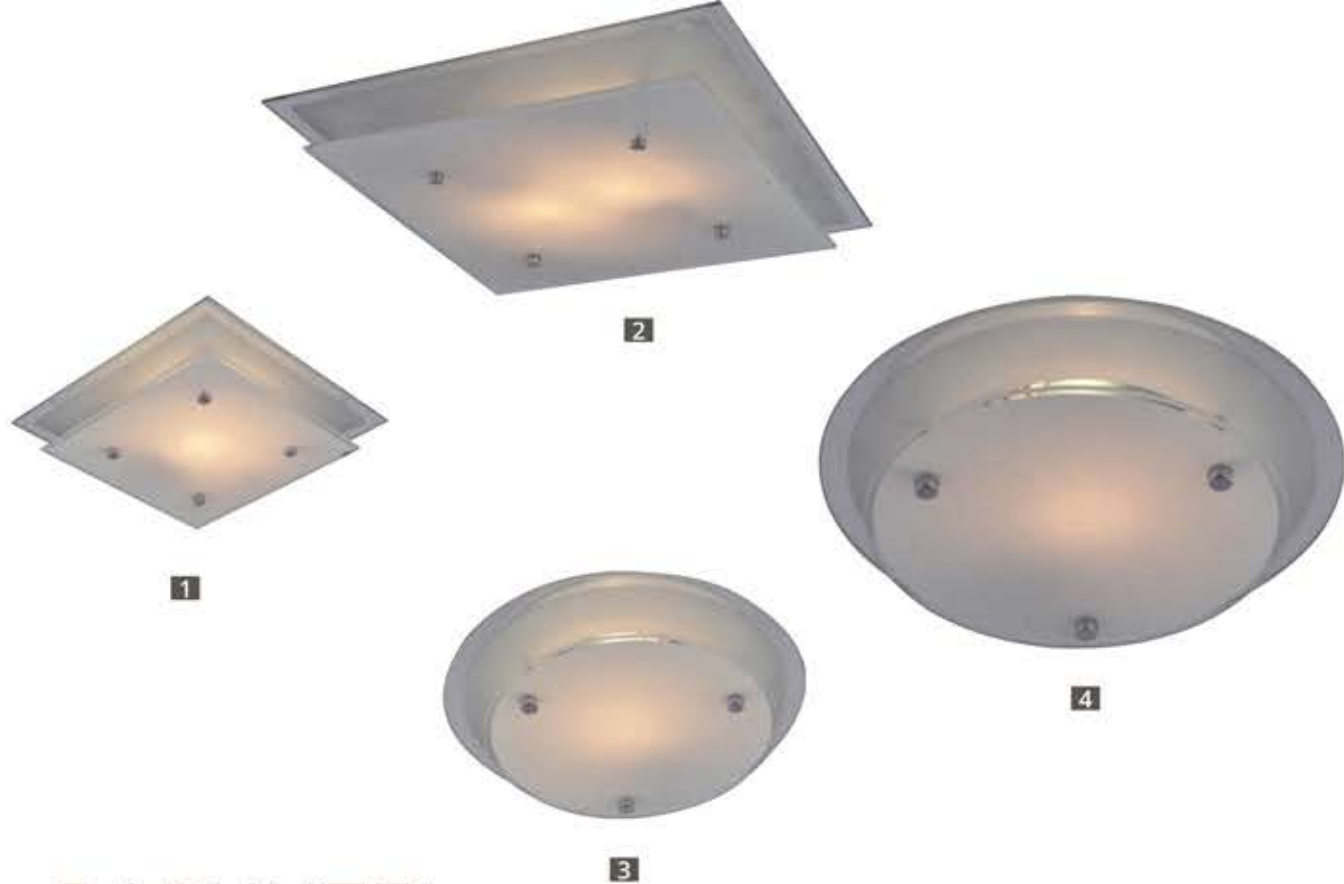

RAPUNZEL

Fixture material: metal plated
Fixture colour: chrome
Shade material: glass
Shade colour: white

Материал арматуры: металл гальванизированный
Цвет арматуры: хром
Материал плафона: стекло
Цвет плафона: белый

No	Article	↑	↔	↗	⌀	Light Source |	Description
1	A4868PL-1CC	8	25	25	-	60W | E27	
2	A4868PL-2CC	9	35	35	-	2x60W | E27	
3	A4867PL-1CC	8	25	25	-	60W | E27	
4	A4867PL-2CC	9	30	30	-	2x60W | E27