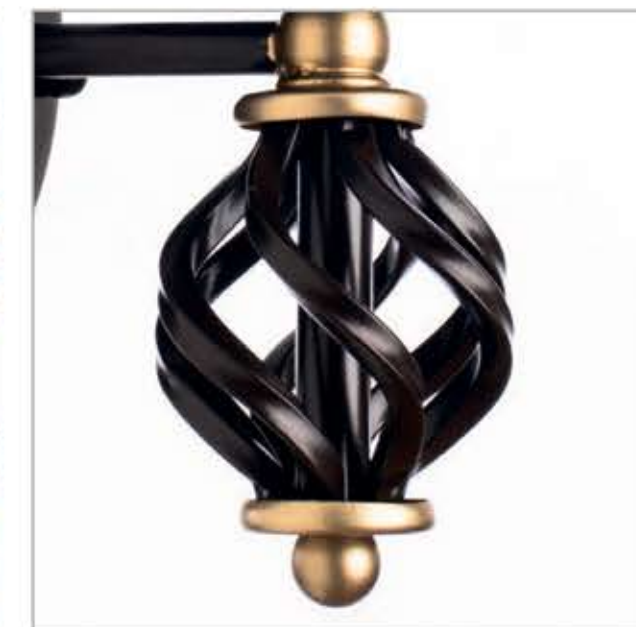

BASTAGLIA

Fixture material: metal painted
Fixture colour: black

Материал арматуры: металл крашенный
Цвет арматуры: черный

No	Article	↑	↔	↗	⋈	Light Source |	Description
1	A8811SP-12BK	110	106	106	-	12x40W | E14	
2	A8811AP-1BK	15	8	12	-	40W | E14	
3	A8811SP-6BK	86	70	70	-	6x40W | E14