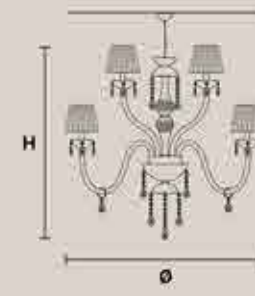

MILORD 10+5

H 85 cm / 33.15"
Ø 100 cm / 39.00"

15x E14 x 40 W max*
USA 15x E12 x 40 W max*
(not included)

Paralumi/shades ORGANZA INCLUSI/INCLUDED
* Candle shape necessary for lampshades