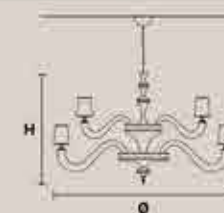

DARSHAN 12+6

CE

H 90 cm / 35.43"
Ø 150 cm / 59.06"

18x E14 x 40 W max
USA 18x E12 x 40 W max
(not included)

Paralumi/shade L01/13.5