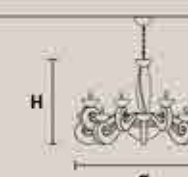

BOTERO S8+8 230

CE

UL

H 140 cm / 55.11"
Ø 230 cm / 90.55"

16x E27x100 W max
USA 16x E26x60 W max
(not included)