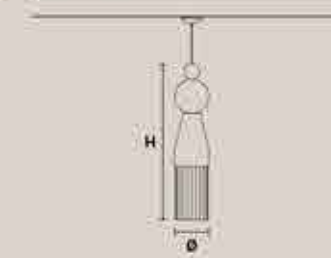

NAPPE N0

H 34 cm / 13.38"
Ø 7.5 cm / 2.95"

1x LED COB 5W
3000K - 750 lm
Not dimmable