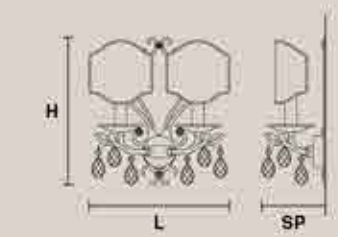

ALLURE A2

H 38 cm / 14.96"
L 35 cm / 13.77"
SP 14 cm / 5.51"

2×E14×40 W max
USA 2×E12×40 W max
(not included)

Paralumi/shade DAM/GD-CREAM