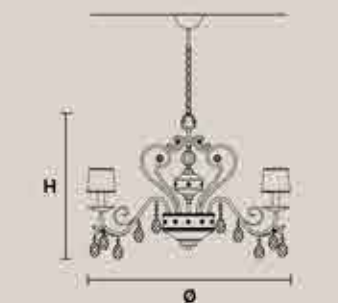

Paralumi/shade DAM/12/GD-CREAM

ALLURE 8

H 62 cm / 24.40"
Ø 85 cm / 33.46"

8×E14×40 W max
USA 8×E12×40 W max
(not included)

Paralumi/shade DAM/12/GD-CREAM

ALLURE 6

H 58 cm / 22.83"
Ø 75 cm / 29.52"

6×E14×40 W max
USA 6×E12×40 W max
(not included)