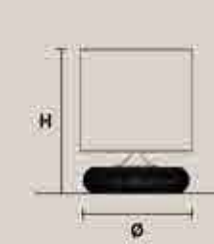

GALÁ TL1G

H 50 cm / 19.68"
Ø 36 cm / 14.17"

⦿ 1×E27×60 W max
USA 1×E26×60 W max
(not included)

USA 1×E26×60 W max
(not included)

Paralumi/shade PIZ/36/WH
Paralumi/shade PIZ/36/IV