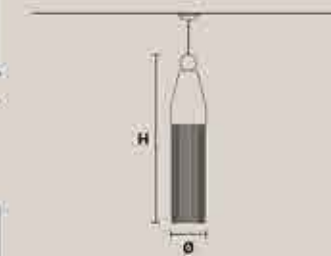

H 36 cm / 14.17"
Ø 15 cm / 5.90"

1x LED COB 5W
3000K - 750 lm
Not dimmable

NAPPE N2

H 40 cm / 15.74"
Ø 15 cm / 5.90"

1x LED COB 5W
3000K - 750 lm
Not dimmable

NAPPE N3

H 36 cm / 14.17"
Ø 15 cm / 5.90"

1x LED COB 5W
3000K - 750 lm
Not dimmable