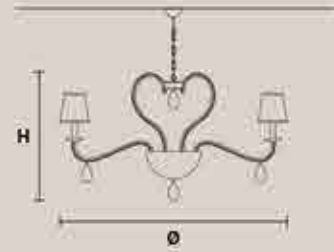

NOBLESSE 12

H 72 cm / 28.09"
Ø 115 cm / 44.85"

⊖ 12×E14×40 W max
USA 12×E12×40 W max
(not included)

Paralumi/shade SHA-BD/12/IV