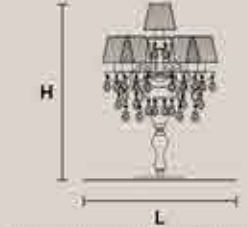

MILORD TL5+1

H 70 cm / 27.30"
Ø 50 cm / 19.50"

6x E14 x 40 W max*
USA 6x E12 x 40 W max*
(not included)

Paralumi/shades ORGANZA INCLUSI/INCLUDED
* Candle shape necessary for lampshades