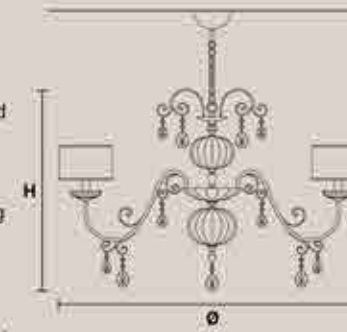

G16 Oro antico con vetro ambra (ex P16)
Antique gold with amber glass

ANTIKA 10

CE

H 75 cm / 29.50"
Ø 110 cm / 43.40"

10xE14x40 W max
USA 10xE12x40 W max
(not included)

Paralumi/shade SAT/17/WH

ANTIKA 8

CE