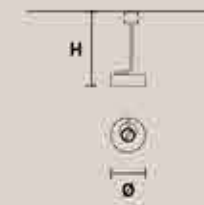

SOUND S1

H 60 cm / 23.62" (with ROD B)
Ø 30 cm / 11.81"

1x G9x40 W max

UP LED x 8.2 W CRI>80
3000 K - 650 lm

DOWN LED x 8.2 W CRI>80
3000 K - 650 lm

Dimmable: PUSH + 1-10V