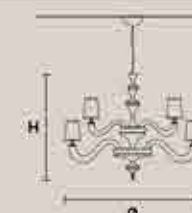

DARSHAN 8+4

CE

H 75 cm / 29.53"
Ø 110 cm / 43.31"

12x E14 x 40 W max
USA 12x E12 x 40 W max
(not included)

Paralumi/shade L01/13.5