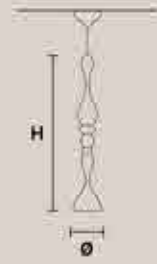

DROPOP LED S75 €€

H 75 cm / 29.52"
Ø 16 cm / 6.29"

DOWN LED x 8.5W CRI>80
3000 K - 1360 lm
Dimmable: TRIAC