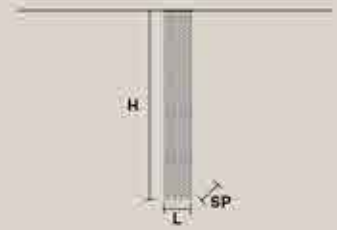

CUBO PL./SQUARE/SMALL/80 CE

SQUARE
H 80 cm / 31.49"
L 12.5 cm / 4.92"
SP 12.5 cm / 4.92"
USA 3×E14×40 W
USA 3×E12×40 W
(not included)