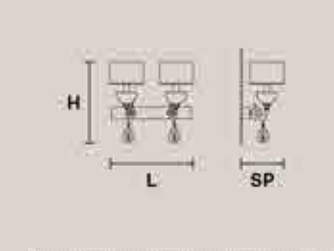

NUARÉ A2

H 40 cm / 15.74"
L 40 cm / 15.74"
SP 21 cm / 8.26"

⊖ 2×E14×40 W max
USA 2×E12×40 W max
(not included)

Paralumi/shade SAT/17/SN