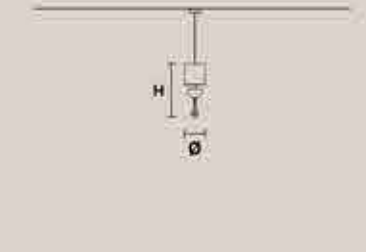

NUARÉ 1

H 105 cm / 41.33"
Ø 17 cm / 6.69"

⊖ 1×E14×40 W max
USA 1×E12×40 W max
(not included)

Paralumi/shade SAT/17/SN