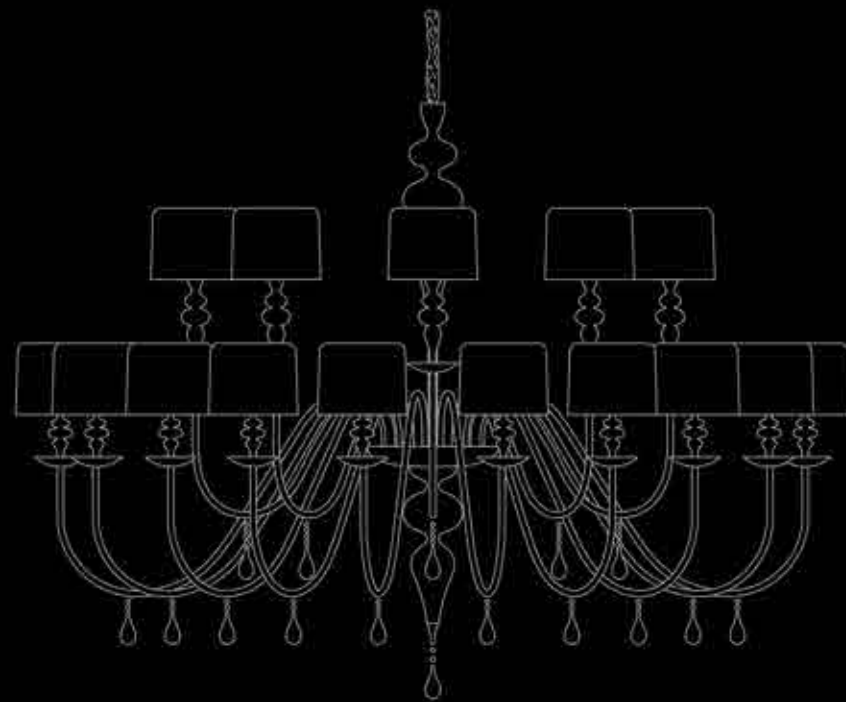

Botero s5+5

Botero

—174, 175

Masiero Dimore

Eva s10

EVA

design by Fly Design Studio

Eva A2