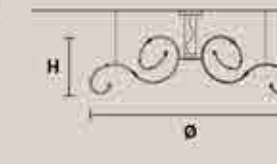

RAQAM A

H 70 cm / 27.55"
Ø 240 cm / 94.48"

LED x 128 W CRI>80
3000 K - 13600 lm
Dimmable: PUSH+DMX
on request