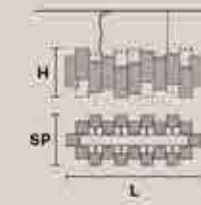

SKYLINE S20

H 48 cm / 18.89"
L 133 cm / 52.36"
SP 50 cm / 19.68"

20x E14x40 W max
USA 20x E12x40 W max
(not included)