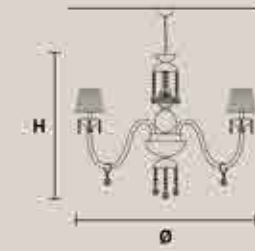

MILORD 5

H 65 cm / 23.35"
Ø 60 cm / 23.40"

5x E14 x 40 W max*
USA 5x E12 x 40 W max*
(not included)

Paralumi/shades ORGANZA INCLUSI/INCLUDED
* Candle shape necessary for lampshades