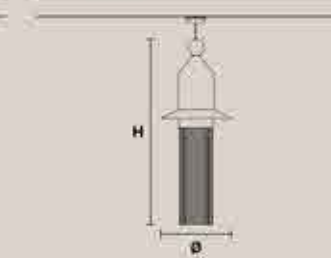

NAPPE N2

H 40 cm / 15.74"
Ø 15 cm / 5.90"

1x LED COB 5W
3000K - 750 lm
Not dimmable