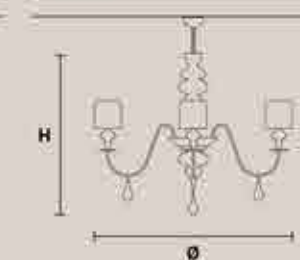

EVA S10

H 75 cm / 29.60"
Ø 110 cm / 43.40"

10×E14×60 W max
USA 10×E12×40 W max
(not included)

Aluminum lampshades included