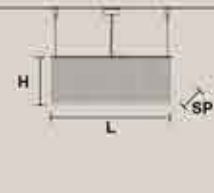

CUBO S/LONG/J CE

RECTANGULAR
H 20 cm / 7.87"
SP 25 cm / 9.84"
L 50 cm / 19.68"
8xE14x40 W
USA 8xE12x40 W
(not included)