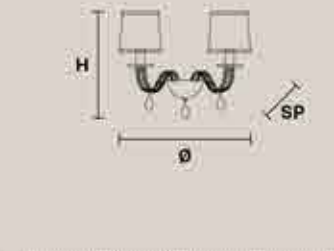

Paralumi/shade SHA-BD/12/IV

NOBLESSE A4

H 48 cm / 18.72"
L 50 cm / 19.50"
SP 24 cm / 9.36"

⊖ 4×E14×40 W max
USA 4×E12×40 W max
(not included)

Paralumi/shade SHA-BD/12/IV

NOBLESSE A2

H 40 cm / 15.60"
L 46 cm / 17.94"
SP 18 cm / 7.02"