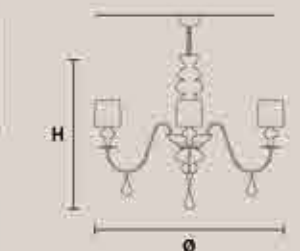

EVA S8

H 75 cm / 29.60"
Ø 90 cm / 35.50"

8×E14×60 W max
USA 8×E12×40 W max
(not included)

Aluminum lampshades included