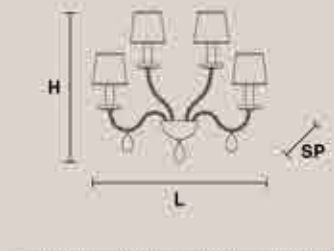

NOBLESSE A4

H 48 cm / 18.72"
L 50 cm / 19.50"
SP 24 cm / 9.36"

⊖ 4×E14×40 W max
USA 4×E12×40 W max
(not included)

Paralumi/shade SHA-BD/12/IV