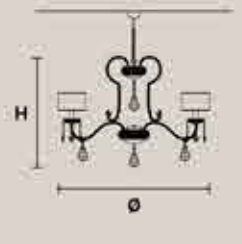

GALÁ 8+2

H 52 cm / 20.47"
Ø 90 cm / 35.43"

⦿ 8×E14×40 W max
⦿ 2×G9×40 W max
Halogen

USA 8×E12×40 W max
(not included)

Paralumi/shade PIZ/12/WH
Paralumi/shade PIZ/12/IV

GALÁ 6+2

H 40 cm / 15.60"
Ø 72 cm / 28.08"