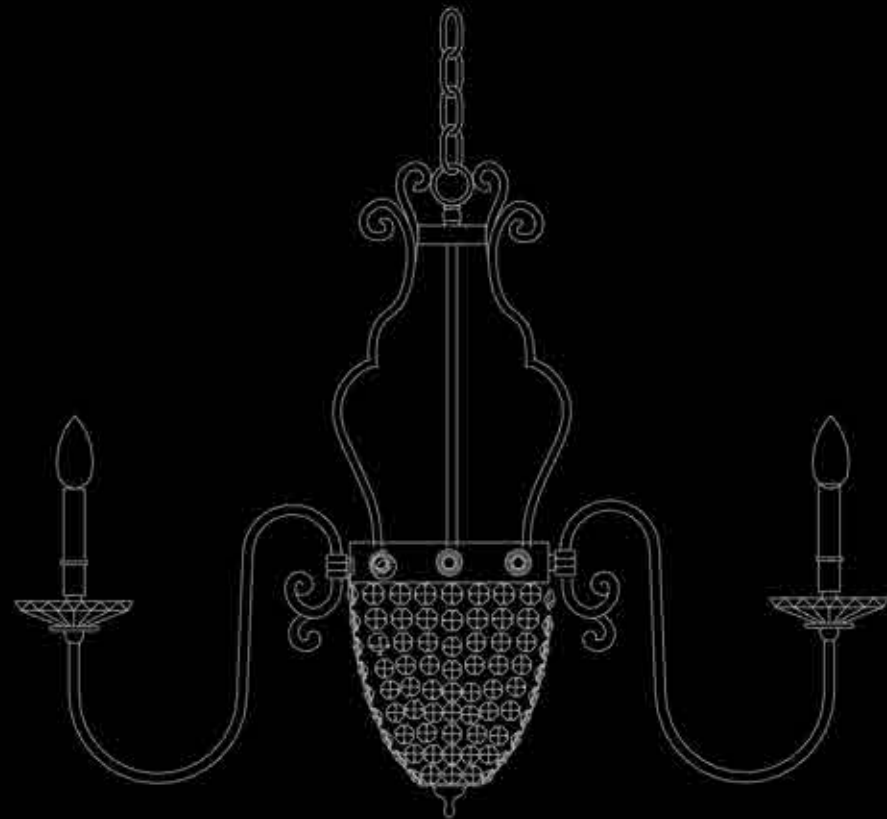

Lizzi PL3

Masiero Dimore

Lizzi 3+3

Lizzi —280, 281

Lizzi SPOT

Masiero Dimore

ELEGANTIA

design by m_p studio