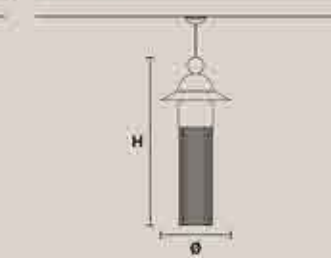

NAPPE N1

H 36 cm / 14.17"
Ø 15 cm / 5.90"

1x LED COB 5W
3000K - 750 lm
Not dimmable