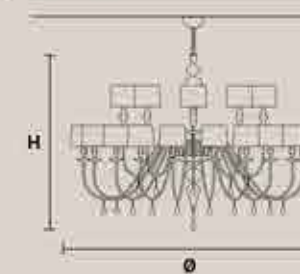

EVA S20+10

H 200 cm / 78.80"
Ø 280 cm / 110.50"

30×E14×60 W max
USA 30×E12×40 W max
(not included)

Aluminum lampshades included

EVA S10

H 75 cm / 29.60"
Ø 110 cm / 43.40"

10×E14×60 W max
USA 10×E12×40 W max
(not included)