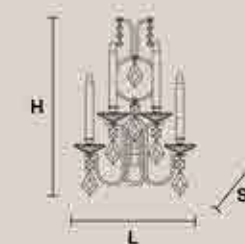

LIZZI A4 CE

H 42 cm / 16.55"
L 32 cm / 12.60"
SP 20 cm / 7.88"

4xG9x60 W max
Halogen