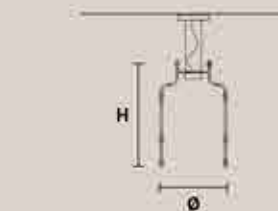

RAQAM H

H 95 cm / 37.40"
Ø 60 cm / 23.62"

LED x 128 W CRI>80
3000 K - 13600 lm
Dimmable: PUSH+DMX
on request