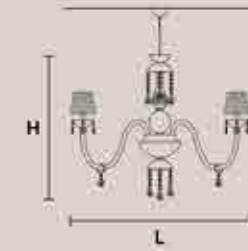

MILORD 8+4

H 80 cm / 31.20"
Ø 90 cm / 35.10"

12x E14 x 40 W max*
USA 12x E12 x 40 W max*
(not included)

Paralumi/shades ORGANZA INCLUSI/INCLUDED
* Candle shape necessary for lampshades

MILORD 8

H 65 cm / 23.35"
Ø 90 cm / 35.10"