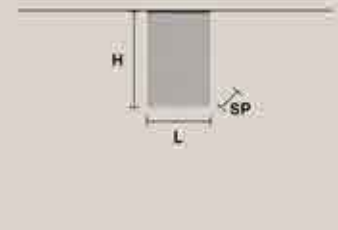

CUBO PL./SQUARE/MEDIUM/40 CE

SQUARE
H 40 cm / 15.74"
L 25 cm / 9.84"
SP 25 cm / 9.84"
USA 7×E14×40 W
USA 7×E12×40 W
(not included)