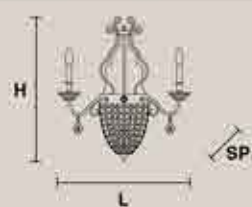

ELEGANTIA A2+1

H 60 cm / 23.70"
L 38 cm / 15.00"
SP 20 cm / 7.90"

2×E14×40 W
1×E27×60 W
USA 2×E12×40 W
1×E26×60 W
(not included)