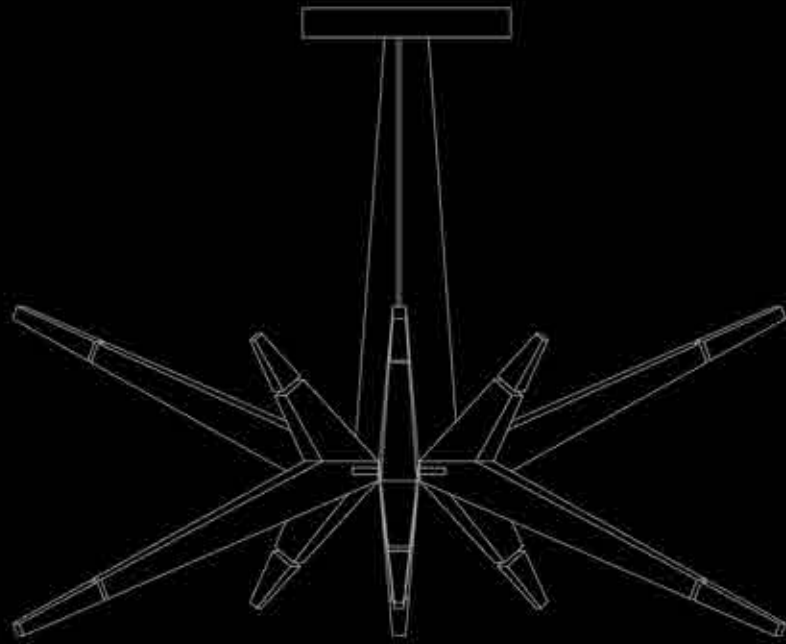

Flashwood s12 140

Flashwood STL6+6

Flashwood s12 90

Flashwood s12 140

Masiero Dimore

Libe ROUND S90

LIBE

design by Gianpaolo Rampolla & Andrea Liguori