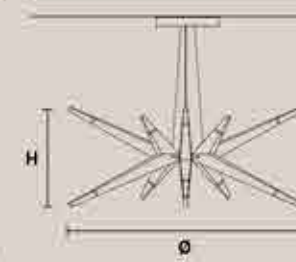

EVA A3	EVA A2	EVA A1 M	EVA TL3+1G
H 70 cm / 27.60" L 40 cm / 15.80" SP 20 cm / 7.90"	H 55 cm / 21.65" L 45 cm / 17.71" SP 18 cm / 7.08"	H 54 cm / 21.30" L 30 cm / 11.90" SP 15 cm / 6.00"	H 75 cm / 29.60" Ø 40 cm / 15.80"
3×E27×100 W max USA 3×E26×60 W max <i>(not included)</i>	2×E27×100 W max USA 2×E26×60 W max <i>(not included)</i>	1×E27×100 W max USA 1×E26×60 W max <i>(not included)</i>	3×E27×100 W max 1×R7S×150 W max USA 3×E26×60 W max 1×E12×40 W max <i>(not included)</i>
Aluminum lampshades included	Aluminum lampshades included	Aluminum lampshades included	Aluminum lampshades included

EVA TL1 M	EVA TL1 P
H 53 cm / 21.00" Ø 30 cm / 11.90"	H 28 cm / 11.10" Ø 14 cm / 5.60"
3×E27×100 W max 1×R7S×150 W max USA 3×E26×60 W max 1×E12×40 W max <i>(not included)</i>	1×E14×60 W max USA 1×E12×40 W max <i>(not included)</i>
Aluminum lampshades included	Aluminum lampshades included

FLASHWOOD

Lampada a LED con bracci in legno di rovere naturale; diffusori in borosilicato.

LED lamp with arms made in natural oak; borosilicate diffuser.

LED-Leuchter mit Armen aus Eichenholz natur. Diffusoren aus borosilicate.

Lampe à Leds avec des bras en bois de chêne rouvre naturel; diffuseurs en borosilicate.

Светодиодная лампа с рожками из натурального дуба; рассеиватели из боросиликатного стекла.

FLASHWOOD S12 140