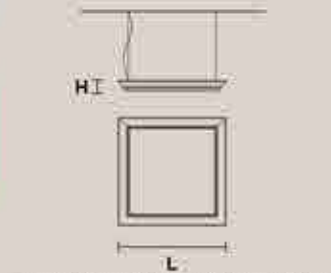

ARTÉ LED S4 SQ

H 8 cm / 3.15"
L 78x78 cm / 30.70x30.70"

UP LED x 8 W CRI>80
3000 K - 1560 lm
DOWN LED x 44,6 W CRI>80
3000 K - 8736 lm
Dimmable: 0-10V