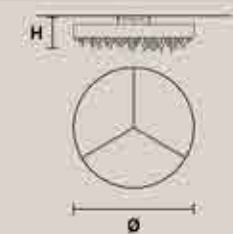

OLÁ PL6 90

H 26 cm / 10.23"
Ø 90 cm / 35.50"

⊖ 8×E27×60 W max
USA 8×E26×60 W max
(not included)

DOWN LED x 36 W CRI>80
3000 K - 5760 lm

Dimmable: 1-10V + PUSH + DALI