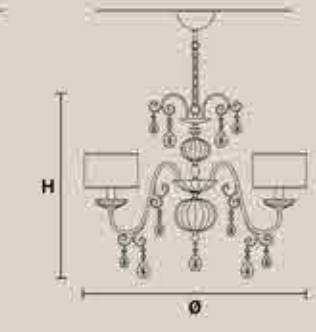

ANTIKA 5

CE

H 62 cm / 24.40"
Ø 70 cm / 27.60"

5xE14x40 W max
USA 5xE12x40 W max
(not included)

Paralumi/shade SAT/17/WH