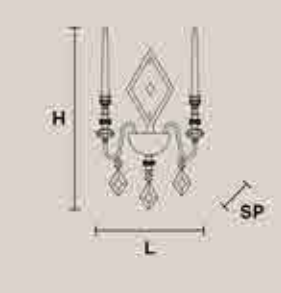

CHIC A2 N CE

H 60 cm / 23.62"
L 37 cm / 14.56"
SP 12 cm / 4.72"

2×G9×40 W max
(not included)