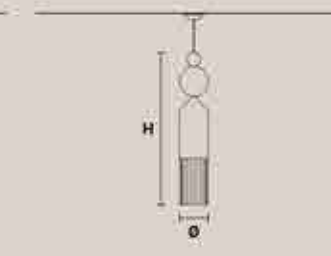

NAPPE N4

H 38 cm / 14.96"
Ø 7.5 cm / 2.95"

1x LED COB 5W
3000K - 750 lm
Not dimmable