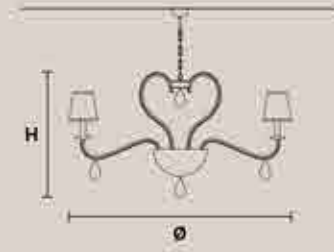

NOBLESSE 8

H 62 cm / 24.18"
Ø 86 cm / 33.54"

⊖ 8×E14×40 W max
USA 8×E12×40 W max
(not included)

Paralumi/shade SHA-BD/12/IV

NOBLESSE 6

H 62 cm / 24.18"
Ø 76 cm / 29.64"

⊖ 6×E14×40 W max
USA 6×E12×40 W max
(not included)