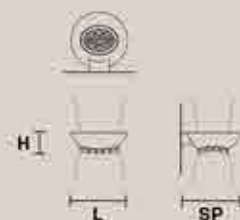

BLINK LED A1 P

H 23 cm / 9.05"
L 9 cm / 3.54"
SP 25 cm / 9.84"

UP LED x 3 W CRI>80
3000 K - 450 lm
DOWN LED x 3 W CRI>80
3000 K - 450 lm
Dimmable: 1-10V + PUSH

Masiero Dimore

Technical Info

BLOB

Lampada con struttura in metallo verniciato. Illuminazione LED

Powder coated metal frame. LED lighting system.

Lampe mit lackierter Metallstruktur. LED-Beleuchtung.

Lampe avec structure en métal verni. LED éclairage.

Лампа с окрашенным металлическим каркасом. Светодиодное освещение