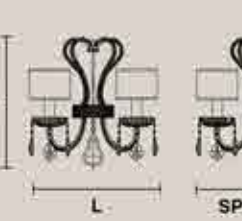

GALÁ A2

H 18 cm / 7.08"
L 35 cm / 13.77"
SP 35 cm / 13.77"

⦿ 2×E14×40 W max
USA 2×E12×40 W max
(not included)

USA 2×E12×40 W max
(not included)

Paralumi/shade PIZ/12/WH
Paralumi/shade PIZ/12/IV

Masiero Dimore