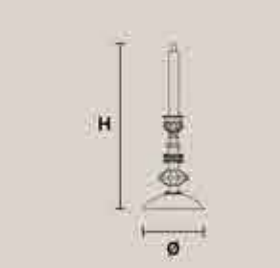

H 30 cm / 11.81"
Ø 12 cm / 4.72"

1×G9×40 W max
(not included)

CHIC STL3 CE

H 170 cm / 66.93"
Ø 40 cm / 15.75"

3×G9×40 W max
(not included)

CRISTALIS

Struttura in metallo in finitura oro opaco con bracci decorati da sfere in cristallo. Paralumi in tessuto satin.