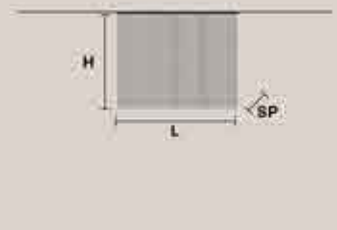

CUBO PL./LONG/B CE

RECTANGULAR
H 40 cm / 15.74"
SP 12.5 cm / 4.92"
L 50 cm / 19.68"
USA 7×E14×40 W
USA 7×E12×40 W
(not included)