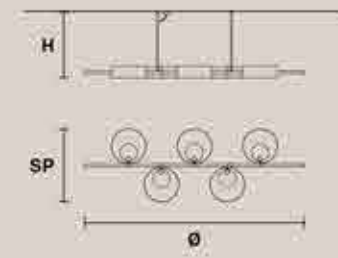

SOUND BIL5

H 58 cm / 22.83" (with ROD B)
L 191 cm / 75.19"
SP 64 cm / 25.19"

5x G9x40 W max

UP LED x 38 W CRI>80
3000 K - 3040 lm

DOWN LED x 38 W CRI>80
3000 K - 3040 lm

Dimmable: DALI + 1-10V + PUSH