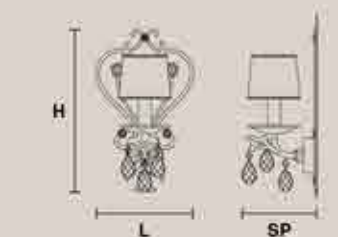

ALLURE A1

H 38 cm / 14.96"
L 23 cm / 9.05"
SP 16 cm / 6.29"

1×E14×40 W max
USA 1×E12×40 W max
(not included)

Paralumi/shade DAM/12/GD-CREAM