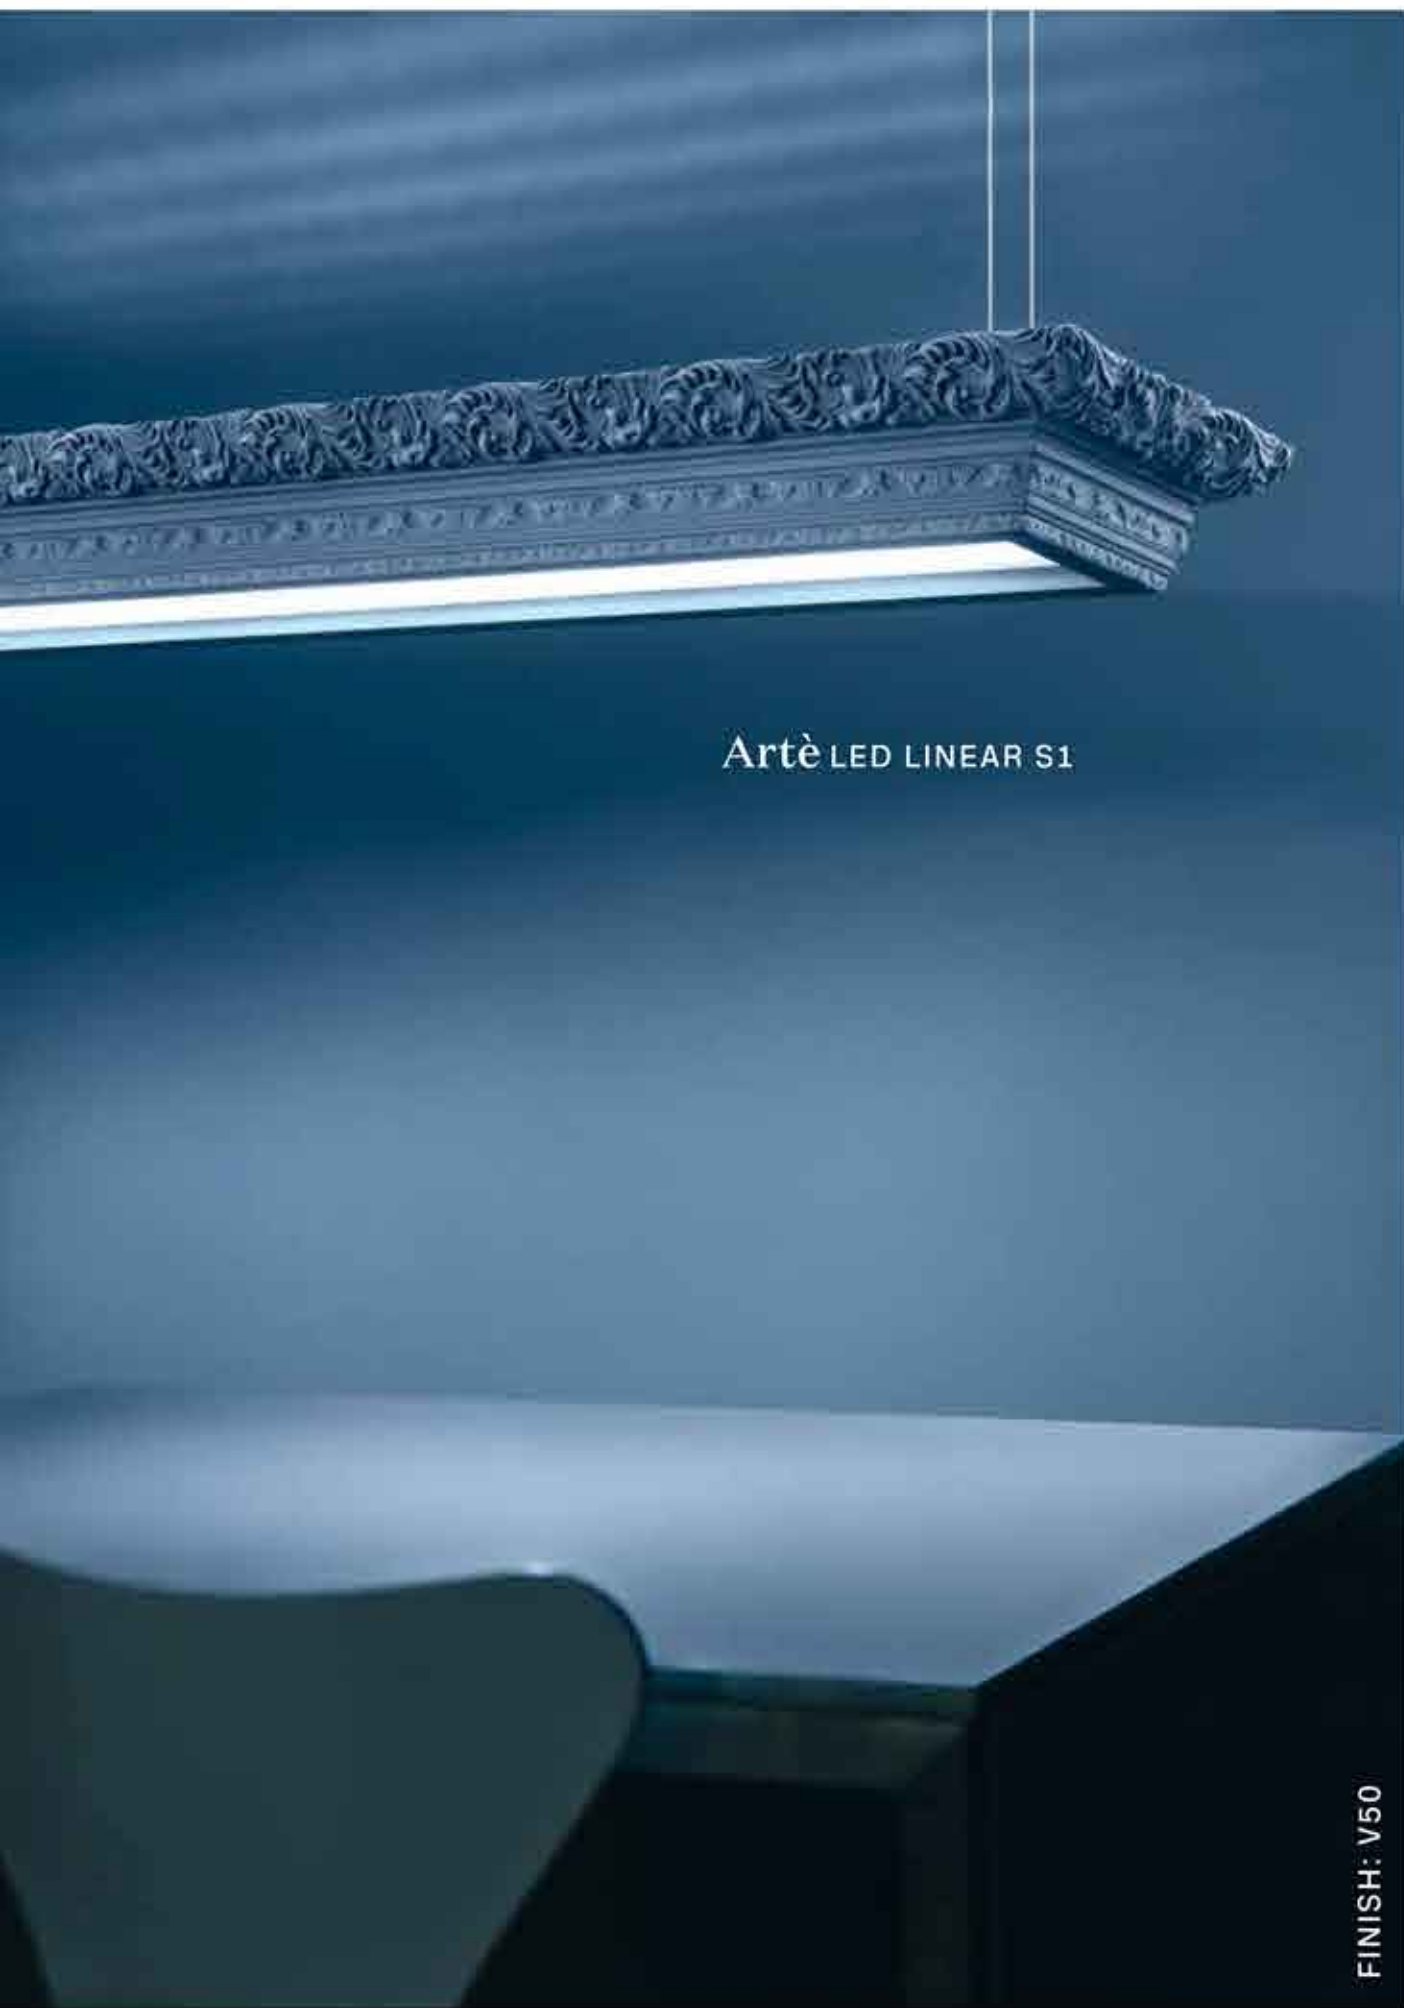

Artè LED LINEAR S1

FINISH: V50

Masiero Dimore