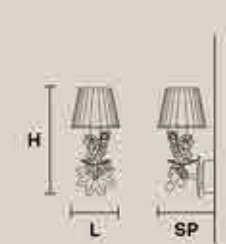

Paralumi/Shade PON/12/IV
Paralumi/Shade ORG/12/WH

CERAMIC GARDEN PL6 CE

H 30 cm / 11.81"
Ø 60 cm / 23.62"

6×E14×40 W
USA 6×E12×40 W
(not included)

Paralumi/Shade PON/12/IV
Paralumi/Shade ORG/12/WH

CERAMIC GARDEN A1 CE