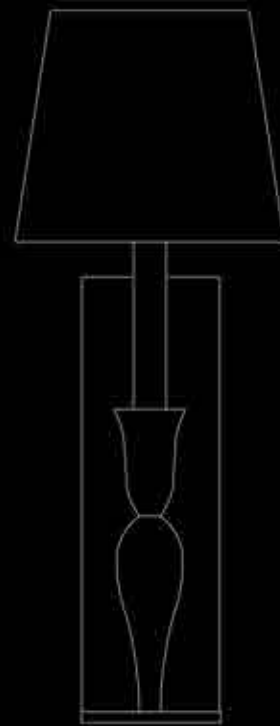

Masiero Dimore

Applique

SLIM

design by Manuel Vivian

Slim

— 368, 369