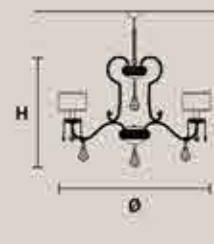

GALÁ 8+2

H 52 cm / 20.47"
Ø 90 cm / 35.43"

⦿ 8×E14×40 W max
⦿ 2×G9×40 W max
Halogen

USA 8×E12×40 W max
(not included)

Paralumi/shade PIZ/12/WH
Paralumi/shade PIZ/12/IV