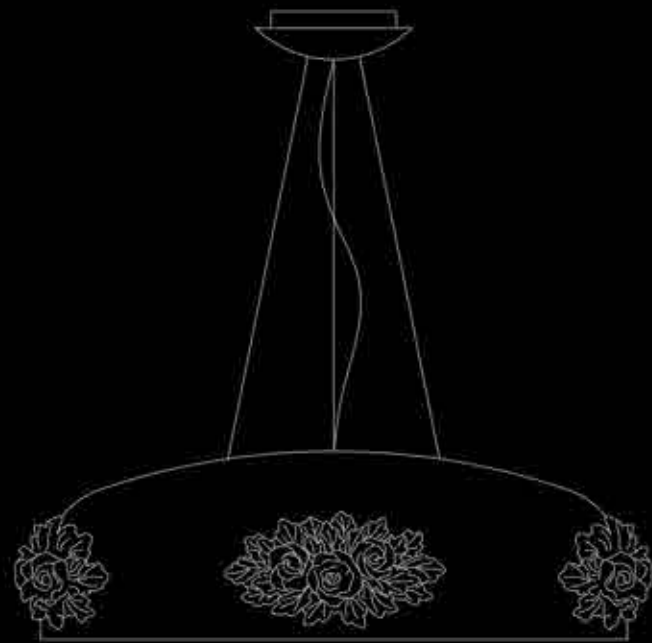

design by Manuel e Vanessa Vivian

Dame s65

Dame

—86, 87

Dame s80

Dame s18

Masiero Dimore

Dame S18 COMPOSITION