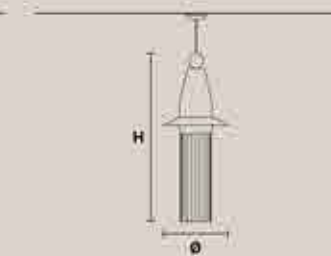

NAPPE N5

H 40 cm / 15.74"
Ø 15 cm / 5.90"

1x LED COB 5W
3000K - 750 lm
Not dimmable