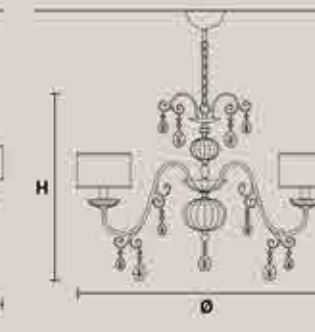

G16 Oro antico con vetro ambra (ex P16)
Antique gold with amber glass

ANTIKA 10

CE

H 75 cm / 29.50"
Ø 110 cm / 43.40"

10xE14x40 W max
USA 10xE12x40 W max
(not included)

Paralumi/shade SAT/17/WH

ANTIKA 8

CE