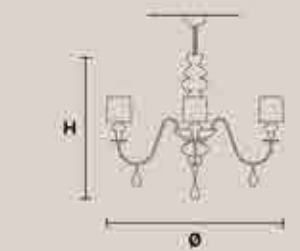

EVA S5

H 60 cm / 23.65"
Ø 70 cm / 27.60"

5×E14×60 W max
USA 5×E12×40 W max
(not included)

Aluminum lampshades included