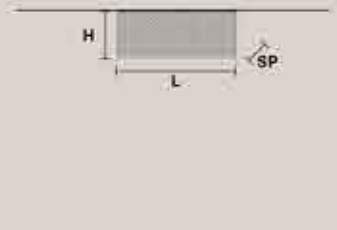

CUBO PL./LONG/A CE

RECTANGULAR
H 20 cm / 7.87"
SP 12.5 cm / 4.92"
L 50 cm / 19.68"
USA 4×E14×40 W
USA 4×E12×40 W
(not included)