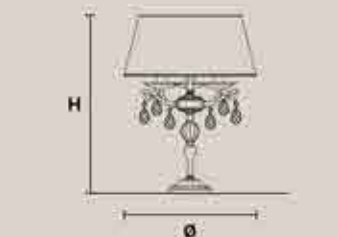

ALLURE TL3

H 58 cm / 22.83"
Ø 43 cm / 16.92"

3×E14×40 W max
USA 3×E12×40 W max
(not included)

Paralumi/shade DAM/43/GD-CREAM