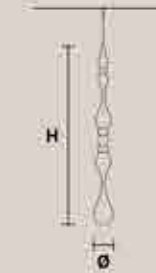

DROPOP LED B85 €€

H 85 cm / 33.49"
Ø 9 cm / 3.54"

Nessuna luce / No light