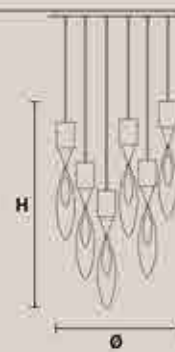

ANIMA PL6

CE

H 105 cm / 41.33"
Ø 60 cm / 23.62"

6xGU10x35 W max
USA 6xE12x40 W max
(not included)