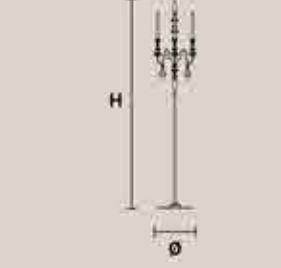

H 30 cm / 11.81"
Ø 12 cm / 4.72"

1×G9×40 W max
(not included)

CHIC STL3 CE

H 170 cm / 66.93"
Ø 40 cm / 15.75"

3×G9×40 W max
(not included)

CRISTALIS

Struttura in metallo in finitura oro opaco con bracci decorati da sfere in cristallo. Paralumi in tessuto satin.