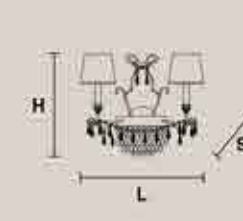

Paralumi/shade DAM IV

GLASSÉ A4

H 25 cm / 9.84"
L 50 cm / 19.68"
SP 15 cm / 5.90"

⦿ 2×E14×40 W max
⦿ 2×G9×40 W max
Halogen
USA 2×E12×40 W max
(not included)

Paralumi/shade DAM IV

GLASSÉ A2+1

H 40 cm / 15.75"
L 40 cm / 15.75"
SP 25 cm / 9.85"