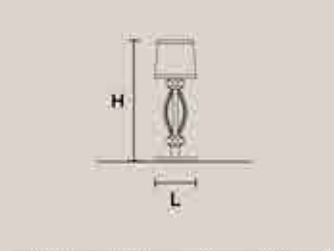

NOBLESSE TL1 G

H 85 cm / 33.15"
Ø 40 cm / 15.60"

⊖ 1×E27×60 W max
USA 1×E26×60 W max
(not included)

Paralumi/shade SHA-BD/40/IV

NOBLESSE TL1 P

H 38 cm / 14.82"
Ø 12 cm / 4.68"

⊖ 1×E14×40 W max
USA 1×E12×40 W max
(not included)