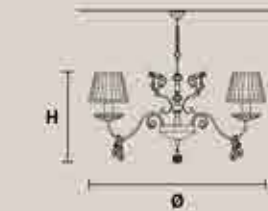

PRIMADONNA 5

H 50 cm / 19.70"
Ø 70 cm / 27.58"

USA 5x E14x40 W max
5x E12x40 W max
(not included)

Paralumi/shade PON-BD/16/IV