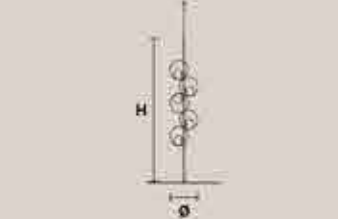

SOUND STL5

H 225 cm / 88.18"
L 46 cm / 18.11"
SP 10 cm / 3.93"

5x G9x40 W max

UP LED x 38 W CRI>80
3000 K - 3040 lm

DOWN LED x 38 W CRI>80
3000 K - 3040 lm

Dimmable: Button