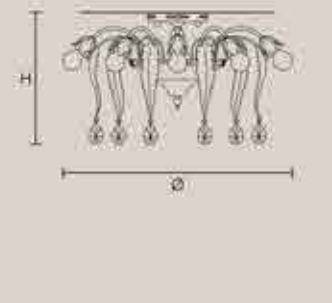

ACANTIA PL10

H 36 cm / 14.17"
Ø 70 cm / 27.55"

10×E14×40 W max
USA 10×E12×40 W max
(not included)