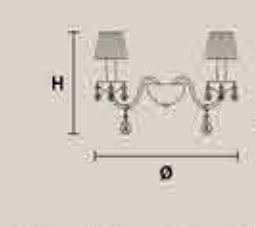

MILORD TL5+1

H 70 cm / 27.30"
Ø 50 cm / 19.50"

6x E14 x 40 W max*
USA 6x E12 x 40 W max*
(not included)

Paralumi/shades ORGANZA INCLUSI/INCLUDED
* Candle shape necessary for lampshades

MILORD A2

H 40 cm / 15.60"
L 40 cm / 15.60"
SP 25 cm / 9.75"