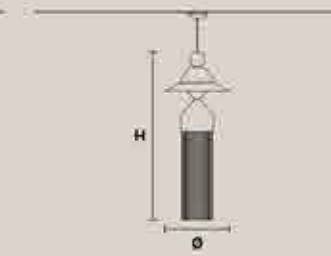

NAPPE N8

H 39 cm / 15.35"
Ø 15 cm / 5.90"

1x LED COB 5W
3000K - 750 lm
Not dimmable