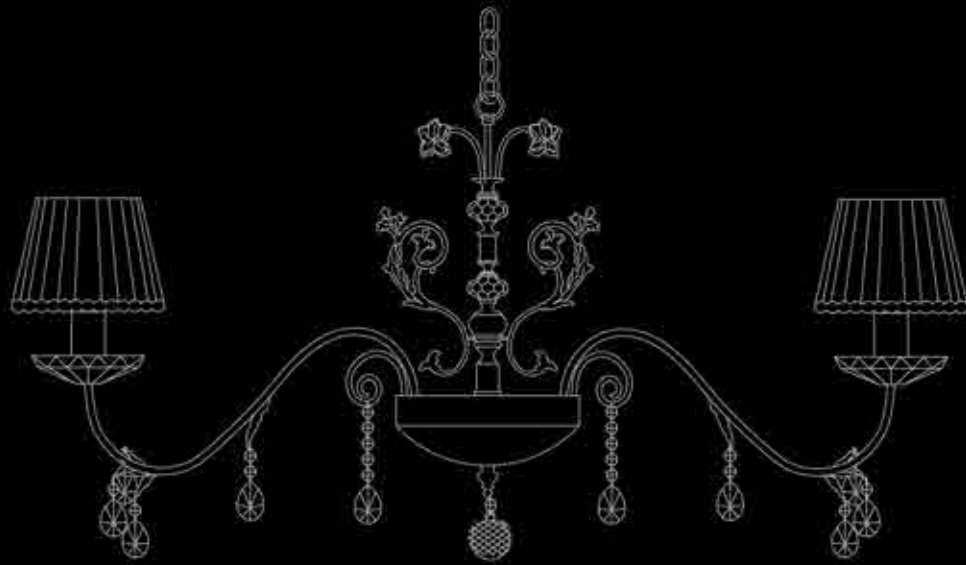

Masiero Dimore

Primadonna 12

PRIMADONNA

design by m_p studio