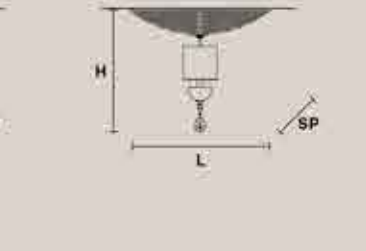

NUARÉ PL8+1

H 65 cm / 22.59"
Ø 70 cm / 27.55"

⊖ 8×E27×60 W max
⊖ 1×E14×40 W max
⊖ 8×E26×60 W max
USA 1×E12×40 W max
(not included)