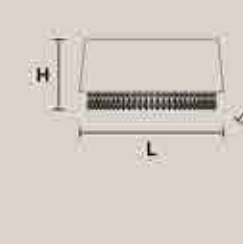

Paralumi/shade DAM IV

GLASSÉ A4

H 25 cm / 9.84"
L 50 cm / 19.68"
SP 15 cm / 5.90"

⦿ 2×E14×40 W max
⦿ 2×G9×40 W max
Halogen
USA 2×E12×40 W max
(not included)

Paralumi/shade DAM IV

GLASSÉ A2+1

H 40 cm / 15.75"
L 40 cm / 15.75"
SP 25 cm / 9.85"