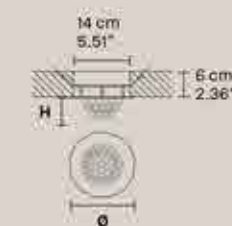

BOOL SPOT

CE

H 5 cm / 1.97"
Ø 16 cm / 4.72"

DOWN LED x 3 W CRI>80
3000 K - 450 lm

Not dimmable