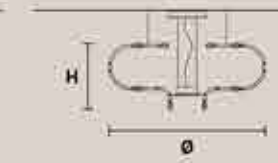

RAQAM F

H 50 cm / 19.68"
Ø 120 cm / 47.24"

LED x 128 W CRI>80
3000 K - 13600 lm
Dimmable: PUSH+DMX
on request