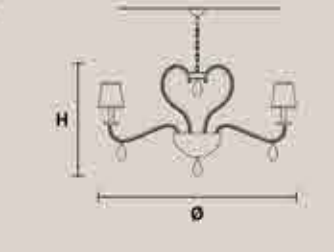

NOBLESSE 8

H 62 cm / 24.18"
Ø 86 cm / 33.54"

⊖ 8×E14×40 W max
USA 8×E12×40 W max
(not included)

Paralumi/shade SHA-BD/12/IV

NOBLESSE 6

H 62 cm / 24.18"
Ø 76 cm / 29.64"

⊖ 6×E14×40 W max
USA 6×E12×40 W max
(not included)