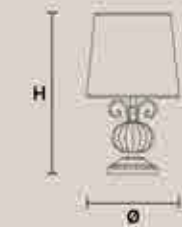

ANTIKA TL1 P

CE

H 36 cm / 14.20"
Ø 20 cm / 7.90"

1xE14x40 W max
USA 1xE12x40 W max
(not included)

Paralumi/shade SAT/20TL/WH