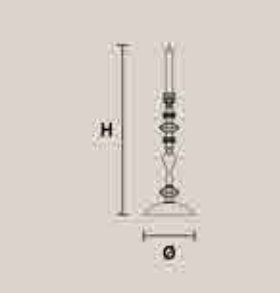

CHIC TL1 G CE

H 55 cm / 21.65"
Ø 16 cm / 6.30"

1×G9×40 W max
(not included)