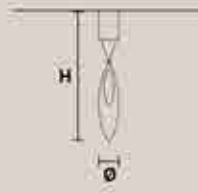

1xGU10x35 W max
USA 1xE12x40 W max
(not included)

ANIMA PL6

CE

H 105 cm / 41.33"
Ø 60 cm / 23.62"

6xGU10x35 W max
USA 6xE12x40 W max
(not included)

ANIMA PL1

CE

H 40 cm / 15.80"
Ø 10 cm / 4.00"