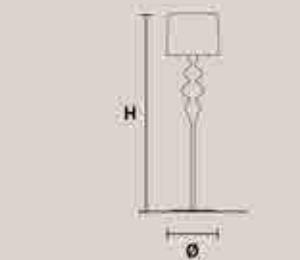

EVA STL3+1

H 190 cm / 74.90"
Ø 50 cm / 19.70"

3×E27×100 W max
1×R7S×150 W max
USA 3×E26×60 W max
1×E12×40 W max
(not included)

Aluminum lampshades included