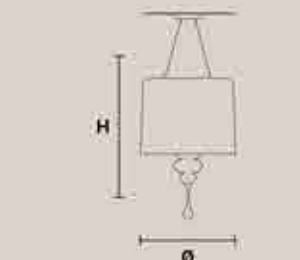

EVA S3+1

H 75 cm / 29.60"
Ø 50 cm / 19.70"

3×E27×100 W max
1×R7S×150 W max
USA 3×E26×60 W max
1×E12×40 W max
(not included)

Aluminum lampshades included