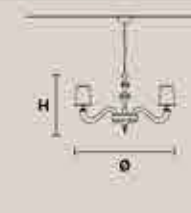

DARSHAN 6

CE

H 55 cm / 21.65"
Ø 80 cm / 31.50"

6x E14 x 40 W max
USA 6x E12 x 40 W max
(not included)

Paralumi/shade L01/13.5

DARSHAN A1

CE

H 13 cm / 5.11"
L 16 cm / 6.29"
SP 9 cm / 3.54"

1x E14 x 40 W max
USA 1x E12 x 40 W max
(not included)

Paralumi/shade L01

DARSHAN A2 P

CE

H 13 cm / 5.11"
L 30 cm / 11.81"
SP 9 cm / 3.54"

2x E14 x 40 W max
USA 2x E12 x 40 W max
(not included)

Paralumi/shade L01

DARSHAN A2 G

CE

H 40 cm / 15.74"
L 25 cm / 9.84"
SP 14 cm / 5.51"

2x E14 x 40 W max
USA 2x E12 x 40 W max
(not included)

Paralumi/shade L01