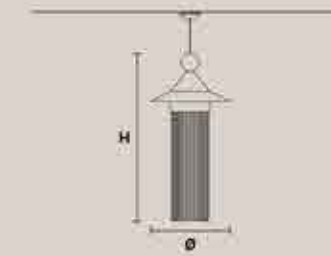

NAPPE N4

H 38 cm / 14.96"
Ø 7.5 cm / 2.95"

1x LED COB 5W
3000K - 750 lm
Not dimmable

NAPPE N5

H 40 cm / 15.74"
Ø 15 cm / 5.90"

1x LED COB 5W
3000K - 750 lm
Not dimmable

NAPPE N6

H 32 cm / 12.59"
Ø 15 cm / 5.90"