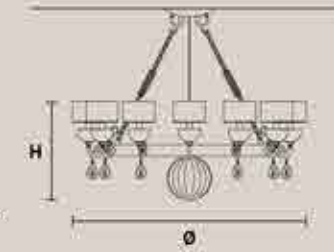

NUARÉ 12

H 100 cm / 39.37"
Ø 125 cm / 49.21"

⊖ 12×E14×40 W max
⊖ 1×G9×28 W max
USA 12×E12×40 W max
(not included)

Paralumi/shade SAT/17/SN