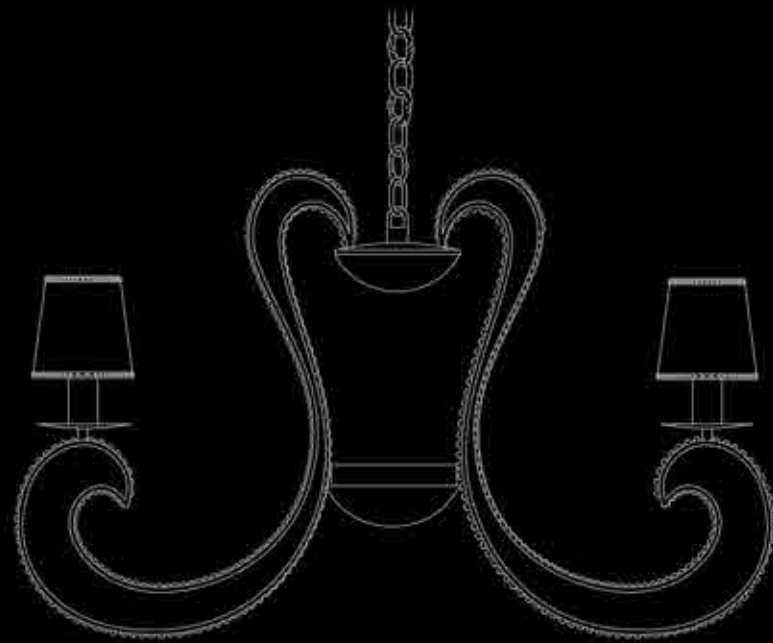

Masiero Dimore

CRISTALIS

design by m_p studio

Cristalis 8