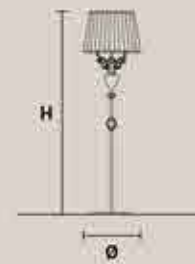

BELLE EPOKE STL1 CE

H 180 cm / 70.90"
Ø 40 cm / 15.80"

1x E27x60 W max
USA 1x E26x60 W max
(not included)

Paralumi/shade ORG-BD/40/VIO
Paralumi/shade PON-BD/40/IV