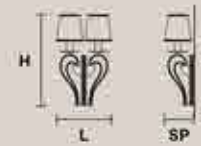

CRISTALIS A2

H 45 cm / 17.72"
L 30 cm / 11.81"
SP 15 cm / 5.91"

2×E14×40 W*
USA 2×E12×40 W*
(not included)

Paralumi/Shade SAT13/ECRU
* Candle shape necessary for lampshades