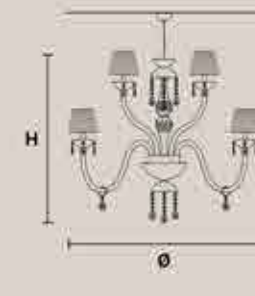

MILORD 8+4

H 80 cm / 31.20"
Ø 90 cm / 35.10"

12x E14 x 40 W max*
USA 12x E12 x 40 W max*
(not included)

Paralumi/shades ORGANZA INCLUSI/INCLUDED
* Candle shape necessary for lampshades