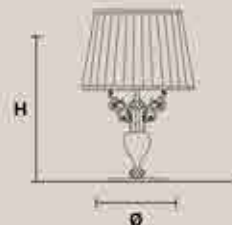

BELLE EPOKE A2 CE

H 45 cm / 17.80"
L 45 cm / 17.80"
SP 20 cm / 7.90"

2x E14x40 W max
USA 2x E12x40 W max
(not included)

Paralumi/shade ORG-BD/16/VIO
Paralumi/shade PON-BD/16/IV

BELLE EPOKE TL1G CE

H 65 cm / 25.60"
Ø 40 cm / 15.80"