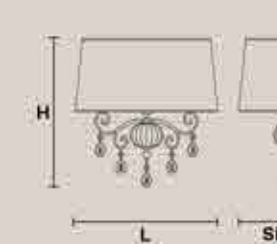

ANTIKA A2

CE

H 38 cm / 15.00"
L 40 cm / 15.80"
SP 20 cm / 7.90"

2xE27x60 W max
USA 2xE26x60 W max
(not included)

Paralumi/shade SAT/1-2/WH

Ⓢ: For UL compliant version frame dimension could be slightly different.
Per la versione UL, il telaio potrebbe essere leggermente diverso