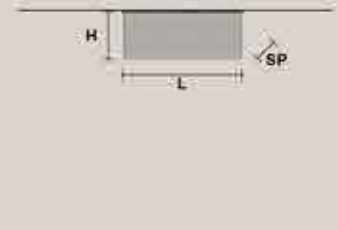

CUBO PL./SQUARE/LARGE/20 CE

SQUARE
H 20 cm / 7.87"
L 50 cm / 19.68"
SP 50 cm / 19.68"
USA 12×E14×40 W
USA 12×E12×40 W
(not included)