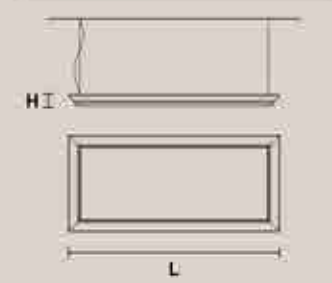

ARTÉ LED S4 RC

H 8 cm / 3.15"
L 138x63 cm / 54.30x24.80"

UP LED x 10,6 W CRI>80
3000 K - 2040 lm
DOWN LED x 70 W CRI>80
3000 K - 13728 lm
Dimmable: 0-10V