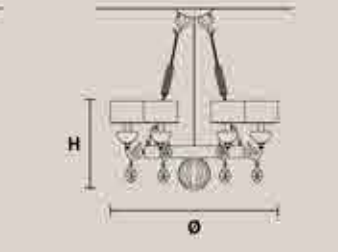

NUARÉ 6

H 50 cm / 19.69"
Ø 85 cm / 33.46"

⊖ 6×E14×40 W max
⊖ 1×G9×28 W max
USA 6×E12×40 W max
(not included)

Paralumi/shade SAT/17/SN