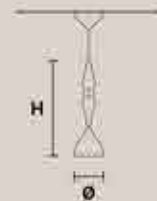

DROPOP LED S45 €€

H 45 cm / 17.71"
Ø 16 cm / 6.29"

DOWN LED x 8.5W CRI>80
3000 K - 1360 lm
Dimmable: TRIAC