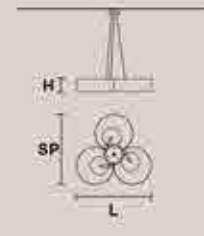

SOUND OR3

H 11 cm / 4.33"
L 60 cm / 23.62"
SP 56 cm / 22.04"

3x G9x40 W max

UP LED x 23.5 W CRI>80
3000 K - 1870 lm

DOWN LED x 23.5 W CRI>80
3000 K - 1870 lm

Dimmable: PUSH + 1-10V