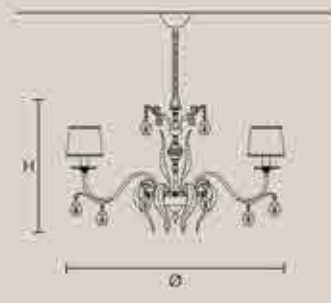

ACANTIA 8

H 50 cm / 23.62"
Ø 85 cm / 33.46"

8×E14×40 W max
USA 8×E12×40 W max
(not included)

Paralumi/shade DAM/14/WH