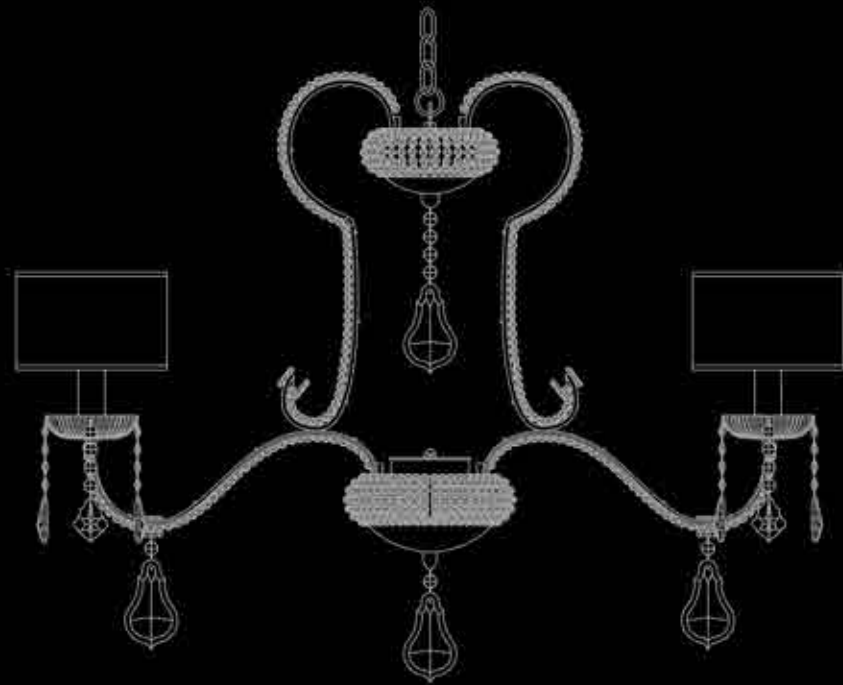

GALÀ

design by m_p studio