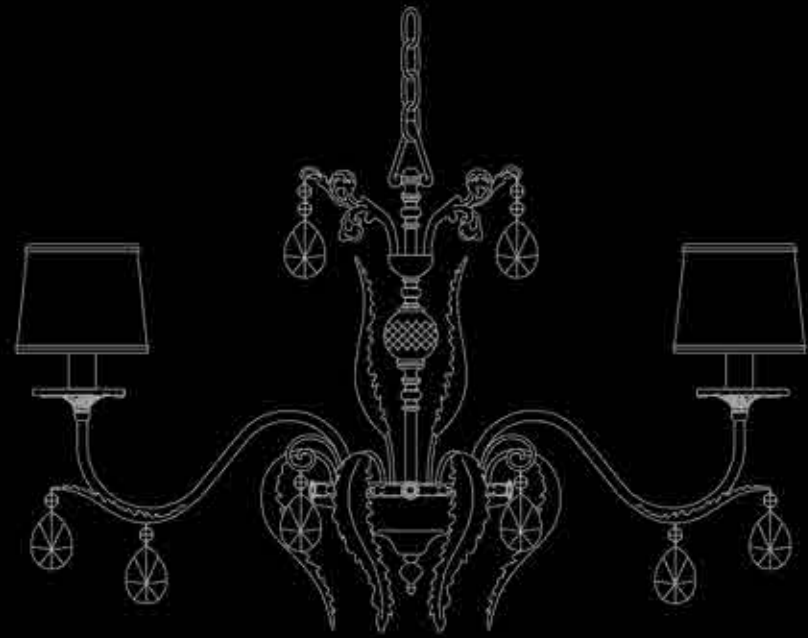

ACANTIA

design by Manuel Vivian