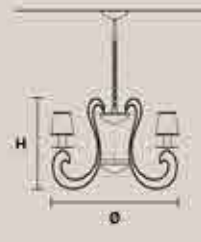

12×E14×40 W*
USA 12×E12×40 W*
(not included)

Paralumi/Shade SAT14/ECRU
* Candle shape necessary for lampshades

CRISTALIS 8

H 60 cm / 23.62"
Ø 85 cm / 33.46"

8×E14×40 W*
USA 8×E12×40 W*
(not included)

Paralumi/Shade SAT14/ECRU
* Candle shape necessary for lampshades