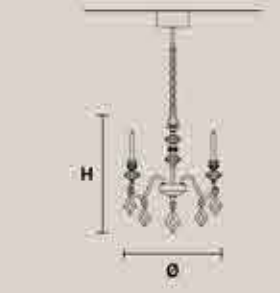

CHIC 3 CE

H 45 cm / 17.71"
Ø 43 cm / 16.92"

3×G9×40 W max
(not included)