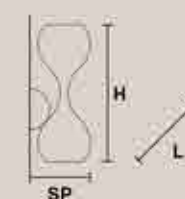

BLOB A2 45

H 45 cm / 17.80"
L 18 cm / 7.10"
SP 20 cm / 7.90"

UP LED x 6.2 W CRI>80
3000 K - 1054 lm
DOWN LED x 6.2 W CRI>80
3000 K - 1054 lm
Dimmable: 1-10V + PUSH