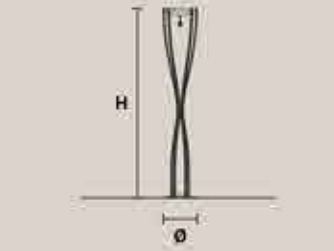

Paralumi/shade SHA-BD/12/IV

NOBLESSE PL6

H 30 cm / 11.70"
Ø 62 cm / 24.18"

⊖ 6×E14×40 W max
USA 6×E12×40 W max
(not included)

NOBLESSE STL2

H 180 cm / 70.20"
Ø 33 cm / 12.87"

⊖ 2×R7S×100 W max
USA 2×R7S×100 W max
(not included)