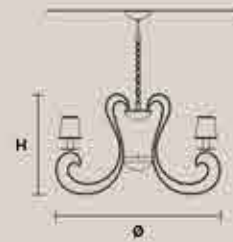

CRISTALIS 12

H 70 cm / 27.56"
Ø 115 cm / 45.28"

12×E14×40 W*
USA 12×E12×40 W*
(not included)

Paralumi/Shade SAT14/ECRU
* Candle shape necessary for lampshades