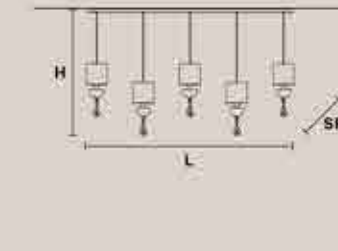

NUARÉ PL6

H 100 cm / 39.37"
Ø 70 cm / 27.55"

⊖ 6×E14×40 W max
USA 6×E12×40 W max
(not included)

Paralumi/shade SAT/17H17/SN

NUARÉ PL5

H 105 cm / 41.33"
L 170 cm / 66.92"
SP 17 cm / 6.69"

⊖ 5×E14×40 W max
USA 5×E12×40 W max
(not included)