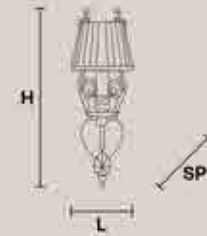

BELLE EPOKE A1 CE

H 45 cm / 17.80"
L 16 cm / 6.30"
SP 25 cm / 9.90"

1x E14x40 W max
USA 1x E12x40 W max
(not included)

Paralumi/shade ORG-BD/16/VIO
Paralumi/shade PON-BD/16/IV