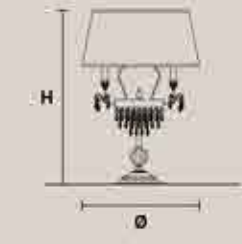

GLASSÉ STL3

H 170 cm / 66.93"
Ø 40 cm / 15.75"

⦿ 3×E14×40 W max
USA 3×E12×40 W max
(not included)

Paralumi/shade DAM IV

GLASSÉ TL3

H 60 cm / 23.62"
Ø 40 cm / 15.75"

⦿ 3×E14×40 W max
USA 3×E12×40 W max
(not included)