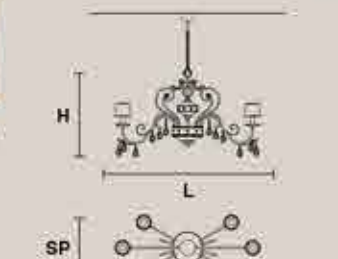

ALLURE 6 BIL

H 70 cm / 27.56"
L 110 cm / 43.30"
SP 60 cm / 23.62"

6×E14×40 W max
USA 6×E12×40 W max
(not included)

Paralumi/shade DAM/12/GD-CREAM