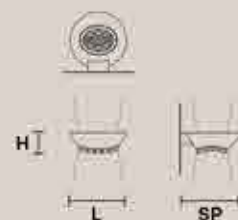

BLINK LED A1 G

H 18 cm / 7.08"
L 7 cm / 2.75"
SP 19 cm / 7.48"

UP LED x 6 W CRI>80
3000 K - 770 lm
DOWN LED x 6 W CRI>80
3000 K - 770 lm
Dimmable: 1-10V + PUSH