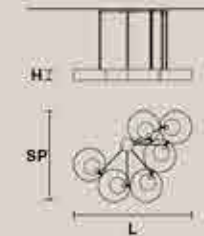

SOUND OR6

H 11 cm / 4.33"
L 120 cm / 47.24"
SP 80 cm / 31.49"

6x G9x40 W max

UP LED x 48 W CRI>80
3000 K - 3840 lm

DOWN LED x 48 W CRI>80
3000 K - 3840 lm

Dimmable: DALI + 1-10V + PUSH