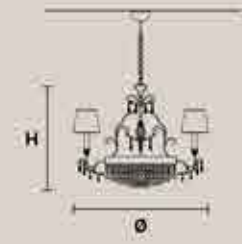

H 70 cm / 27.56"
Ø 90 cm / 35.45"

⦿ 8×E14×40 W max*
⦿ 4×G9×60 W max
Halogen

USA 8×E12×40 W max*
(not included)

Paralumi/shade DAM/14/IV
* Candle shape necessary for lampshades

GLASSÉ 6+3

H 60 cm / 23.63"
Ø 75 cm / 29.53"