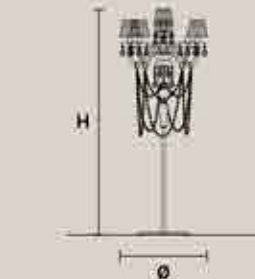

MILORD STL5+1

H 180 cm / 70.20"
Ø 60 cm / 23.40"

6x E14 x 40 W max*
USA 6x E12 x 40 W max*
(not included)

Paralumi/shades ORGANZA INCLUSI/INCLUDED
* Candle shape necessary for lampshades