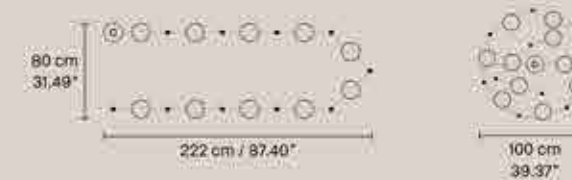

NAPPE N9   **NAPPE APP N4**   **NAPPE APP N2**   **NAPPE XL1**

H 39 cm / 15.35" Ø 7.5 cm / 2.95"	H 40 cm / 15.74" L 7.5 cm / 2.95" SP 14 cm / 5.51"	H 42 cm / 16.53" L 15 cm / 5.90" SP 19 cm / 13.77"	H 125 cm / 49.21" Ø 30 cm / 11.81"
1 x LED COB 5W 3000K - 750 lm Not dimmable	1 x LED COB 5W 3000K - 750 lm Not dimmable	1 x LED COB 5W 3000K - 750 lm Not dimmable	UP 1 x LED 12W 3000K 1920 lm DOWN 1 x LED 8.5W 3000K 1360 lm Dimmable: 1-10V + PUSH + DALI

NAPPE XL2   **NAPPE XL3**   **NAPPE C3**   **NAPPE C5**

H 135 cm / 53.14" Ø 35 cm / 13.77"	H 110 cm / 43.30" Ø 30 cm / 11.81"	3 x LED COB 15W 3000K - 2250 lm Dimmable: 1-10V + PUSH	10 x LED COB 25W 3000K - 3750 lm Dimmable: 1-10V + PUSH
UP 1 x LED 12W 3000K 1920 lm DOWN 1 x LED 8.5W 3000K 1360 lm Dimmable: 1-10V + PUSH + DALI	1 x LED 12W 3000K - 1920 lm Dimmable: 1-10V + PUSH + DALI		

NAPPE C10

10 x LED COB 50W 3000K - 7500 lm Dimmable: 1-10V + PUSH + DALI

NAPPE
SUGGESTED
COMPOSITIONS

NAPPE C3   **NAPPE C5**

NAPPE C10