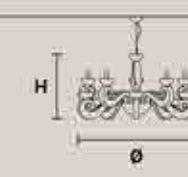

BOTERO S5+5

CE

UL

H 65 cm / 25.59"
Ø 120 cm / 47.24"

10x E14x60 W max
USA 10x E12x40 W max
(not included)