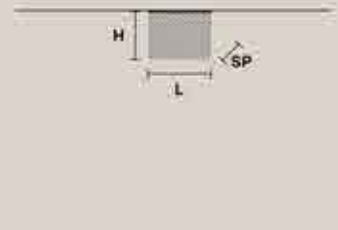

CUBO PL./SQUARE/MEDIUM/20 CE

SQUARE
H 20 cm / 7.87"
L 25 cm / 9.84"
SP 25 cm / 9.84"
USA 4×E14×40 W
USA 4×E12×40 W
(not included)