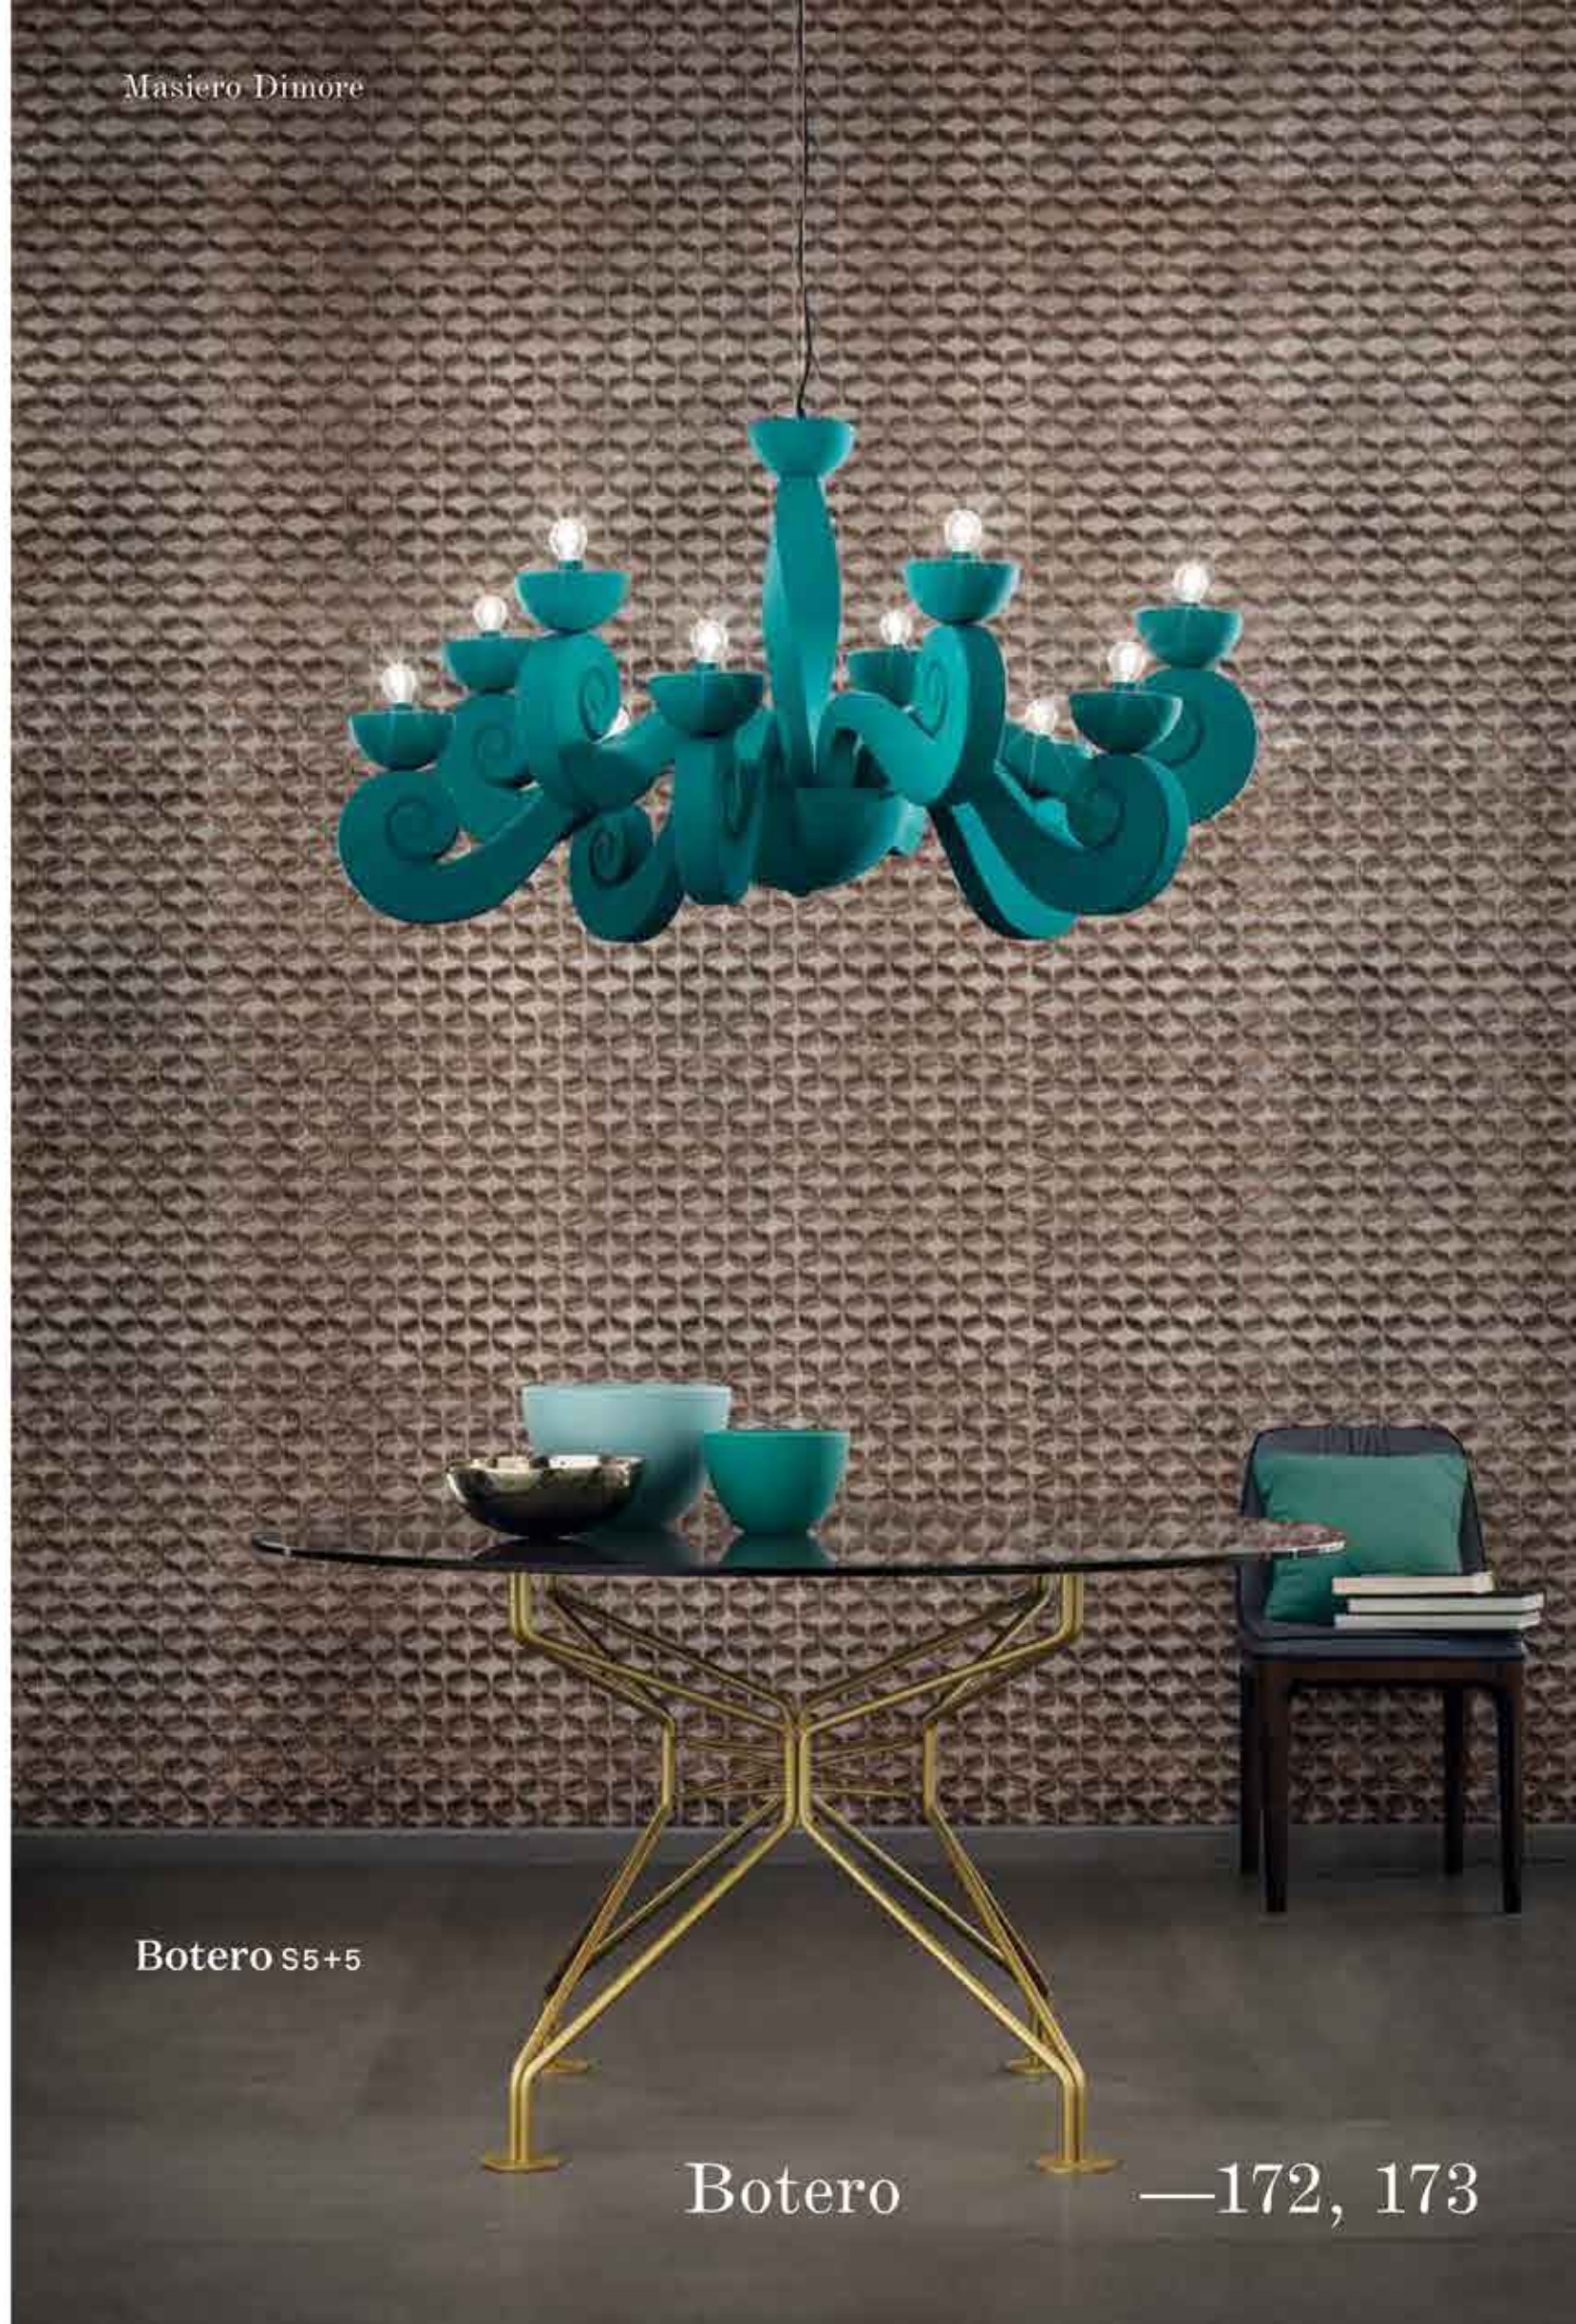

Botero s5+5

Botero

—172, 173