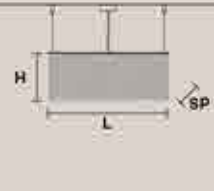

CUBO S/LONG/A CE

RECTANGULAR
H 20 cm / 7.87"
SP 12.5 cm / 4.92"
L 50 cm / 19.68"
4xE14x40 W
USA 4xE12x40 W
(not included)