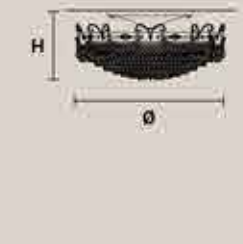

GLASSÉ PL8

H 30 cm / 11.81"
Ø 60 cm / 23.63"

⦿ 8×G9×40 W max
Halogen