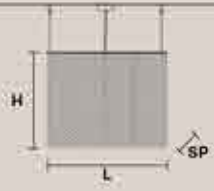

10×E14×40 W
USA 10×E12×40 W
(not included)

CUBO S/SQUARE/LARGE/20

SQUARE
H 20 cm / 7.87"
L 50 cm / 19.68"
SP 50 cm / 19.68"

12×E14×40 W
USA 12×E12×40 W
(not included)

CUBO S/SQUARE/LARGE/40 CE

SQUARE
 H 40 cm / 15.74"
 L 50 cm / 19.68"
 SP 50 cm / 19.68"
 12xE14x40 W
 USA 12xE12x40 W
 (not included)