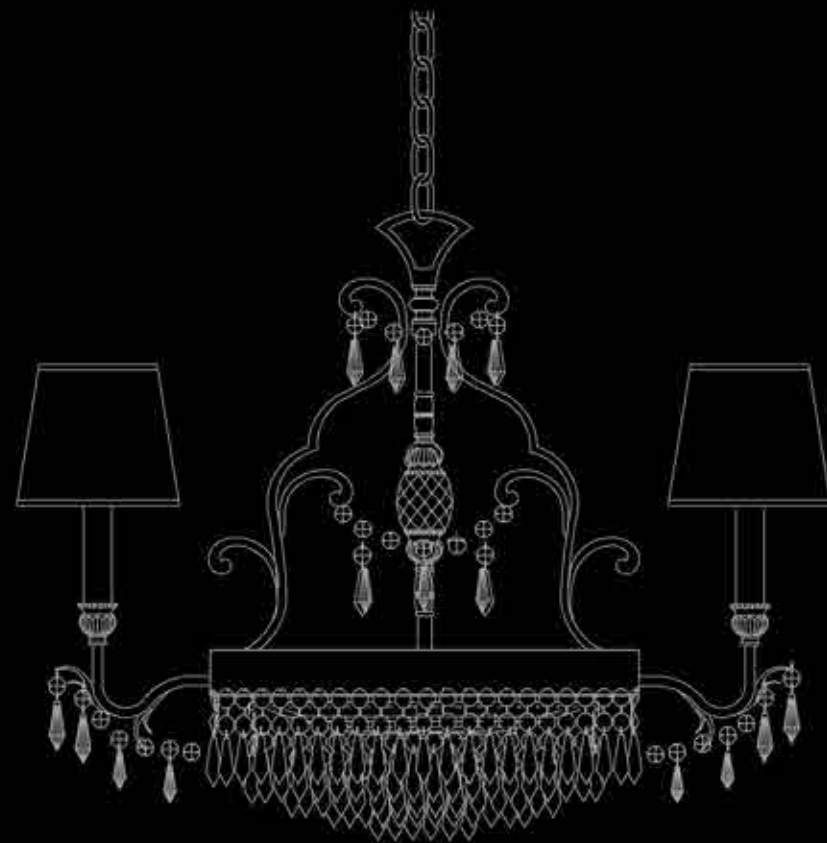

Masiero Dimore

GLASSÉ

design by m_p studio