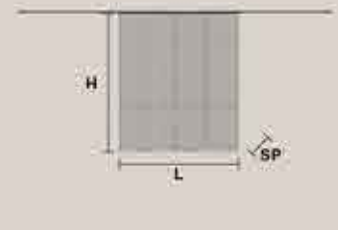

CUBO PL./LONG/C CE

RECTANGULAR
H 60 cm / 23.62"
SP 12.5 cm / 4.92"
L 50 cm / 19.68"
USA 8×E14×40 W
USA 8×E12×40 W
(not included)