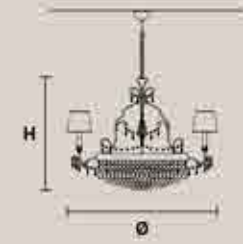

GLASSÉ 8+4

H 70 cm / 27.56"
Ø 90 cm / 35.45"

⦿ 8×E14×40 W max*
⦿ 4×G9×60 W max
Halogen

USA 8×E12×40 W max*
(not included)

Paralumi/shade DAM/14/IV
* Candle shape necessary for lampshades