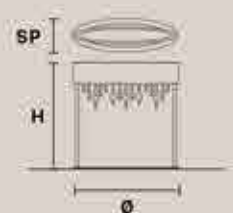

OLÁ TL2

H 50 cm / 19.70"
Ø 50 cm / 19.70"

⊖ 2×E27×60 W max
USA 2×E26×60 W max
(not included)

UP LED x 5,25 W CRI>80
3000 K - 840 lm

DOWN LED x 7,8 W CRI>80
3000 K - 1240 lm

Dimmable: 1-10V + PUSH