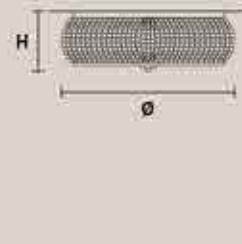

GALÁ PL3

H 12 cm / 4.68"
Ø 36 cm / 14.04"

⦿ 3×E14×40 W max
USA 3×E12×40 W max
(not included)

USA 3×E12×40 W max
(not included)

Paralumi/shade PIZ/12/WH
Paralumi/shade PIZ/12/IV