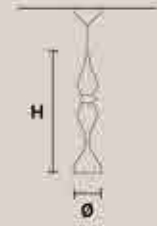

DROPOP LED S55 €€

H 55 cm / 21.65"
Ø 16 cm / 6.29"

DOWN LED x 8.5W CRI>80
3000 K - 1360 lm
Dimmable: TRIAC