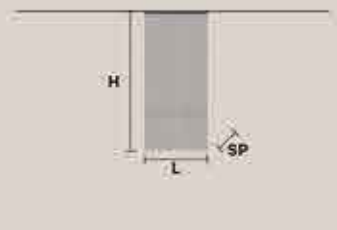

CUBO PL./SQUARE/MEDIUM/60 CE

SQUARE
H 60 cm / 23.62"
L 25 cm / 9.84"
SP 25 cm / 9.84"
USA 8×E14×40 W
USA 8×E12×40 W
(not included)