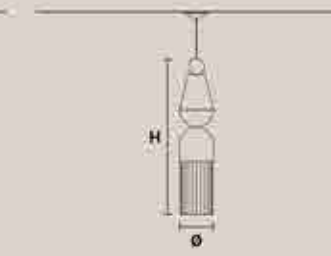

NAPPE N7

H 34 cm / 13.38"
Ø 7.5 cm / 2.95"

1x LED COB 5W
3000K - 750 lm
Not dimmable