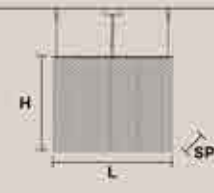

CUBO S/LONG/K CE

RECTANGULAR
H 40 cm / 15.74"
SP 25 cm / 9.84"
L 50 cm / 19.68"
14xE14x40 W
USA 14xE12x40 W
(not included)