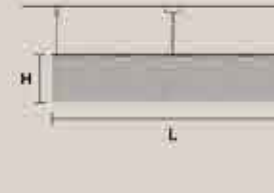

CUBO S/LONG/P CE

RECTANGULAR
H 20 cm / 7.87"
SP 25 cm / 9.84"
L 100 cm / 39.37"
12xE14x40 W
USA 12xE12x40 W
(not included)