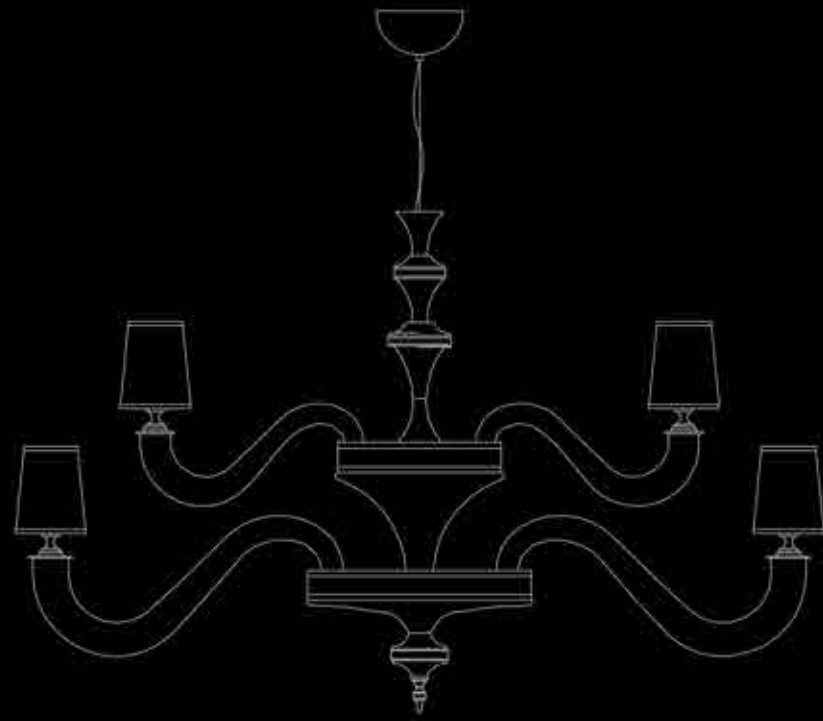

Masiero Dimore

DARSHAN

design by m_p studio

Darshan 6