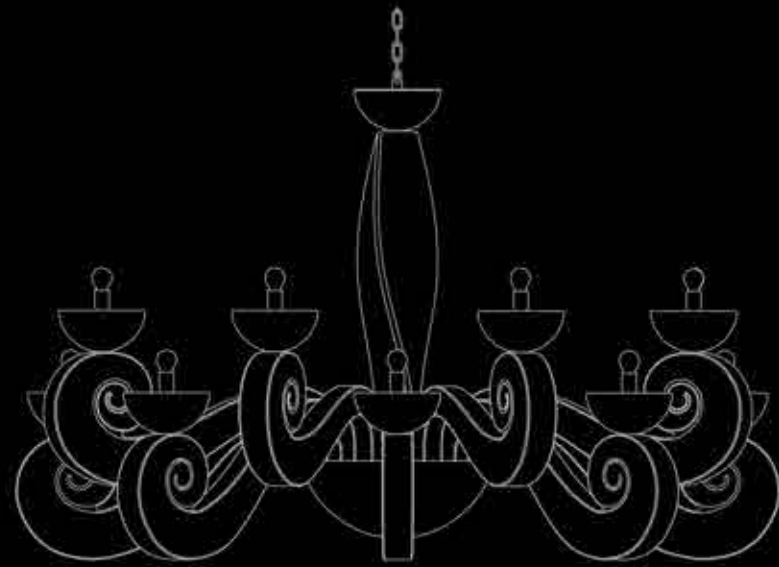

—166, 167

Masiero Dimore

Botero s5+5

BOTERO

design by Manuel Vivian

FINISH: V70

Botero — 168, 169

Botero ss