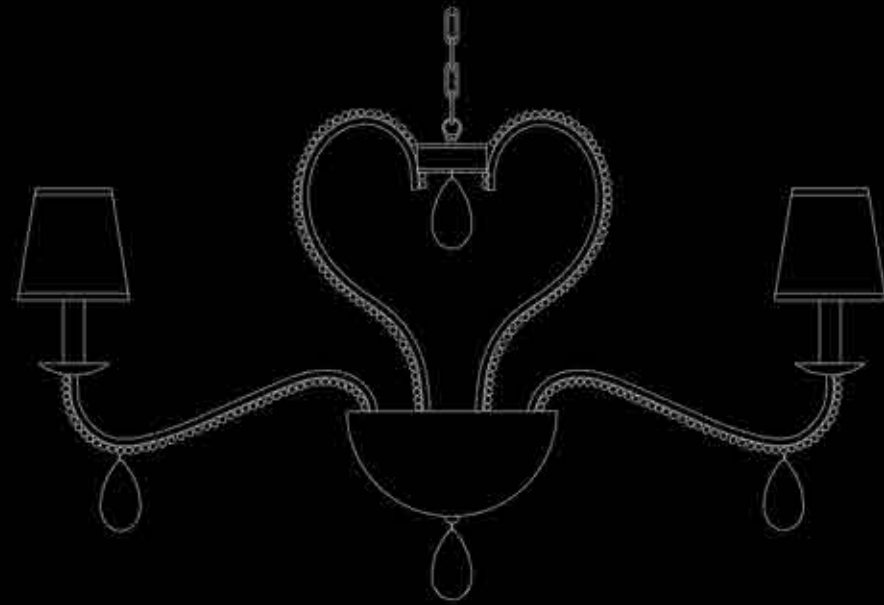

NOBLESSE

design by m_p studio