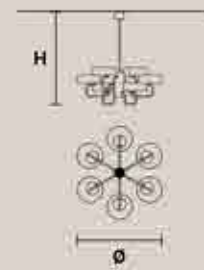

SOUND S6

H 102 cm / 40.16" (with ROD B)
Ø 110 cm / 43.30"

6x G9x40 W max

UP LED x 48 W CRI>80
3000 K - 3840 lm

DOWN LED x 48 W CRI>80
3000 K - 3840 lm

Dimmable: DALI + 1-10V + PUSH