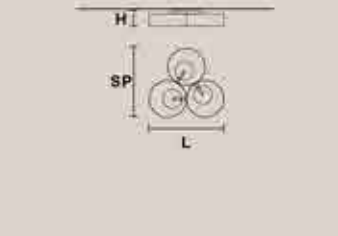

SOUND PL3

H 14 cm / 5.51"
L 60 cm / 23.62"
SP 56 cm / 22.04"

3x G9x40 W max

DOWN LED x 14 W CRI>80
3000 K - 2250 lm

Dimmable: PUSH + 1-10V

SOUND PL1

H 13 cm / 5.11"
Ø 30 cm / 11.81"

1x G9x40 W max

DOWN LED x 3.8 W CRI>80
3000 K - 608 lm

Dimmable: PUSH + 1-10V