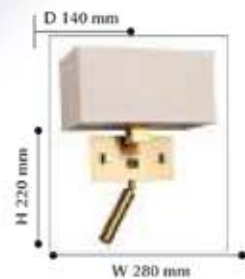

- BEIGE FABRIC
  BEIGE STOFF
  БЕЖЕВАЯ ТКАНЬ
- GOLD
  GOLD
  ЗОЛОТО
- WHITE
  WEIß
  БЕЛЫЙ