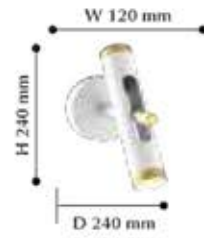

# MODERN | DUPLEX

**2323-6P**  
D 270 H 1500  
⊕ 6 LED x 3W  
metal, acryl

**2323-2P**  
L 240 W 120 H 1500  
⊕ 2 LED x 3W  
metal, acryl

 WHITE WITH GOLD  
WHITE AND GOLD  
БЕЛЫЙ И ЗОЛОТОЙ

**2323-2W**  
D 240 W 120 H 240  
⊕ 2 LED x 3W  
metal, acryl