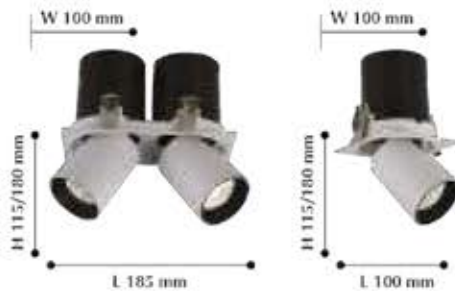

2226-1U
L 100 W 100 H 115/180
⊕ 1 x LED x 12W
4000K
metal

WHITE
WEIß
БЕЛЫЙ

TECHNO - LED | DRUM