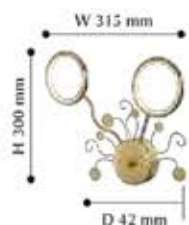

2320-2W
W 315 H 300 D 42
② 2 LED x 7W 4000K
metal, acryl