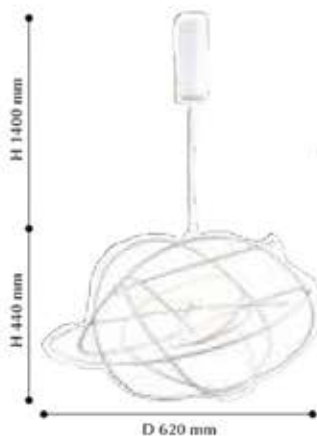

WHITE ACRYL
WEIß ACRYL
БЕЛЫЙ АКРИЛ

CHROME
CHROME
ХРОМ

GOLD
GOLD
ЗОЛОТО

WHITE
WEIß
БЕЛЫЙ