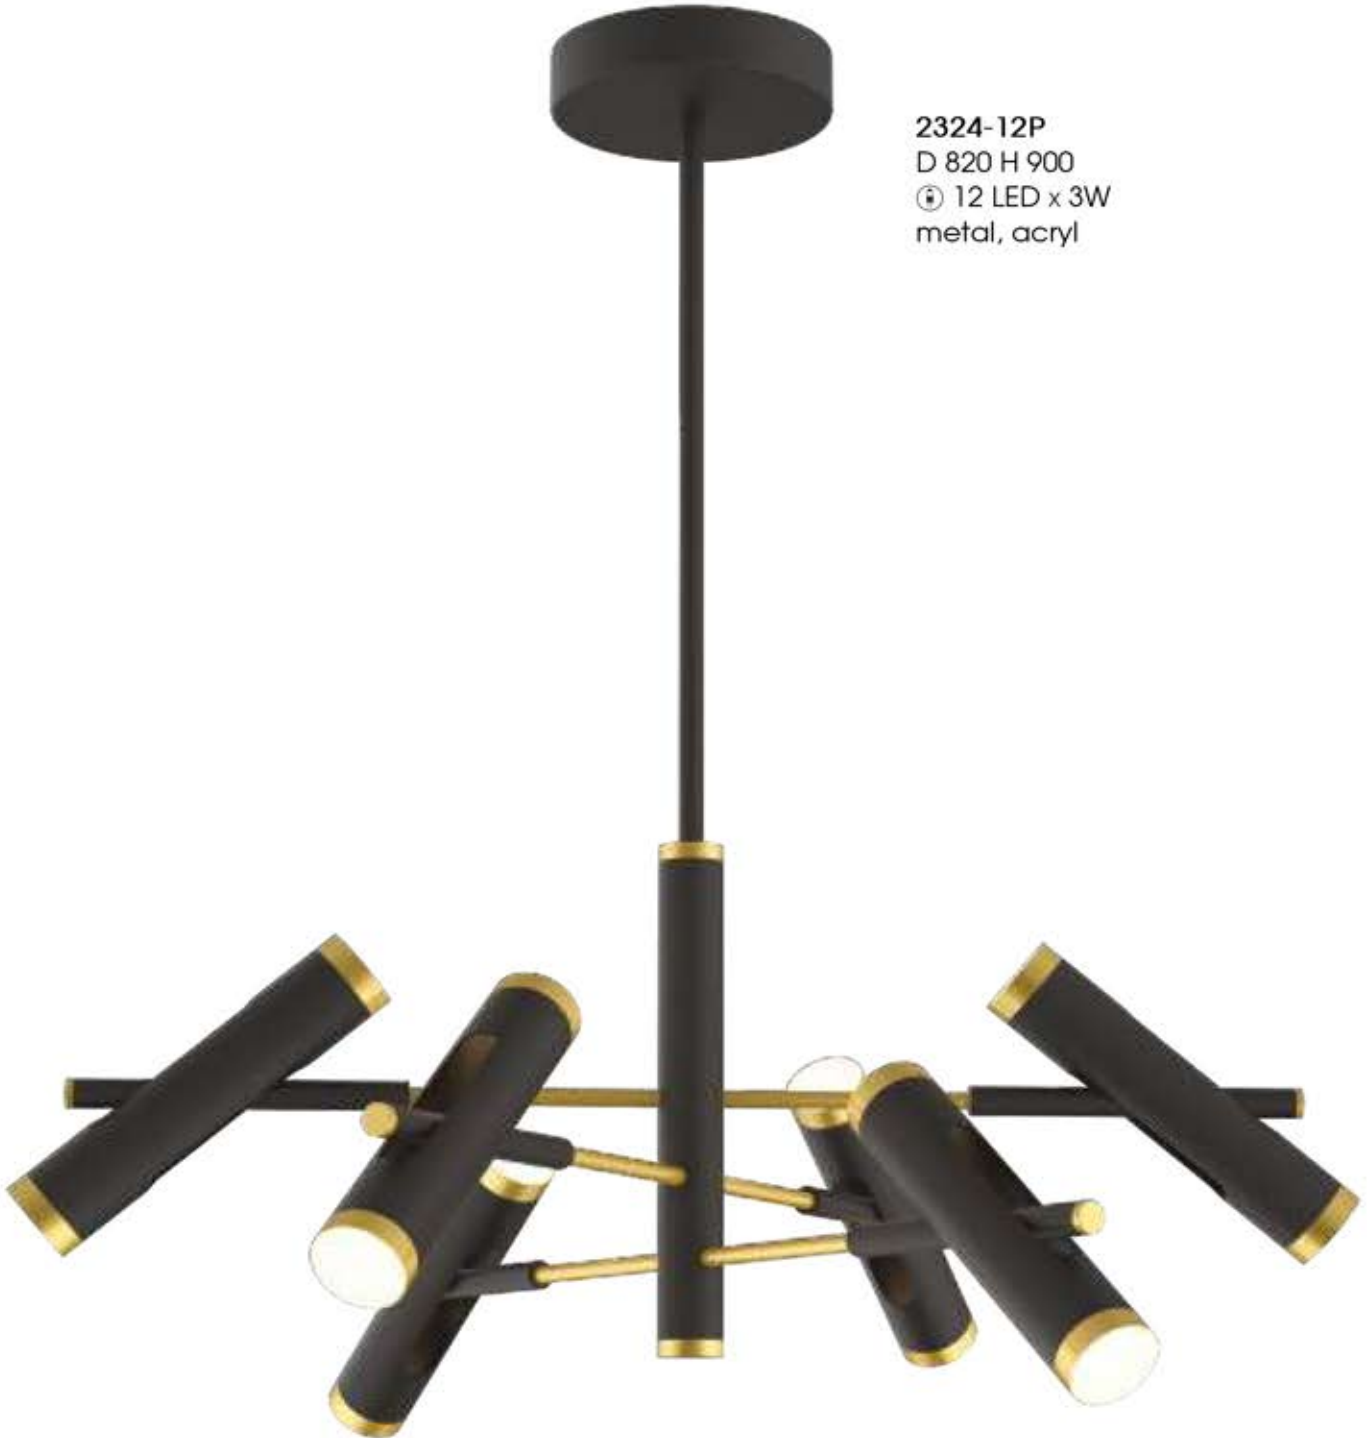

2324-12P
D 820 H 900
⊙ 12 LED x 3W
metal, acryl