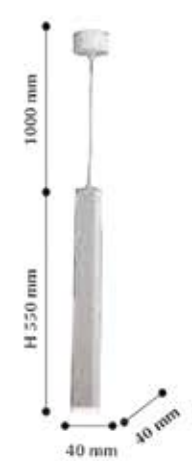

2243-1P
L 40 W 40 H 550/1550
① 1x LED x 12W
4000K
metal, acryl

2246-1P
L 40 W 40 H 550/1550
① 1x LED x 12W
4000K
metal, acryl

2244-1P
L 40 W 40 H 550/1550
① 1x LED x 12W
4000K
metal, acryl

2245-1P
L 40 W 40 H 550/1550
① 1x LED x 12W
4000K
metal, acryl

	SILVER SILBER СЕРЕБРЯНЫЙ		PEARL GOLD PERLE GOLD ПЕРЛАМУТРОВОЕ ЗОЛОТО
	WHITE WEIß БЕЛЫЙ		BLACK SCHWARZ ЧЕРНЫЙ
	WHITE ACRYL WEIß ACRYL БЕЛЫЙ АКРИЛ