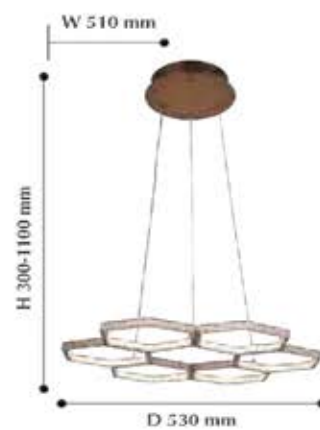

COUNTRY | CANCELLOS

2221-7P
L 530 W 510 H 300/1100
💡 1 LED x 43.2W 4000K
metal, acryl

BROWN
BRAUN
КОРИЧНЕВЫЙ

WHITE ACRYL
WEIß ACRYL
БЕЛЫЙ АКРИЛ