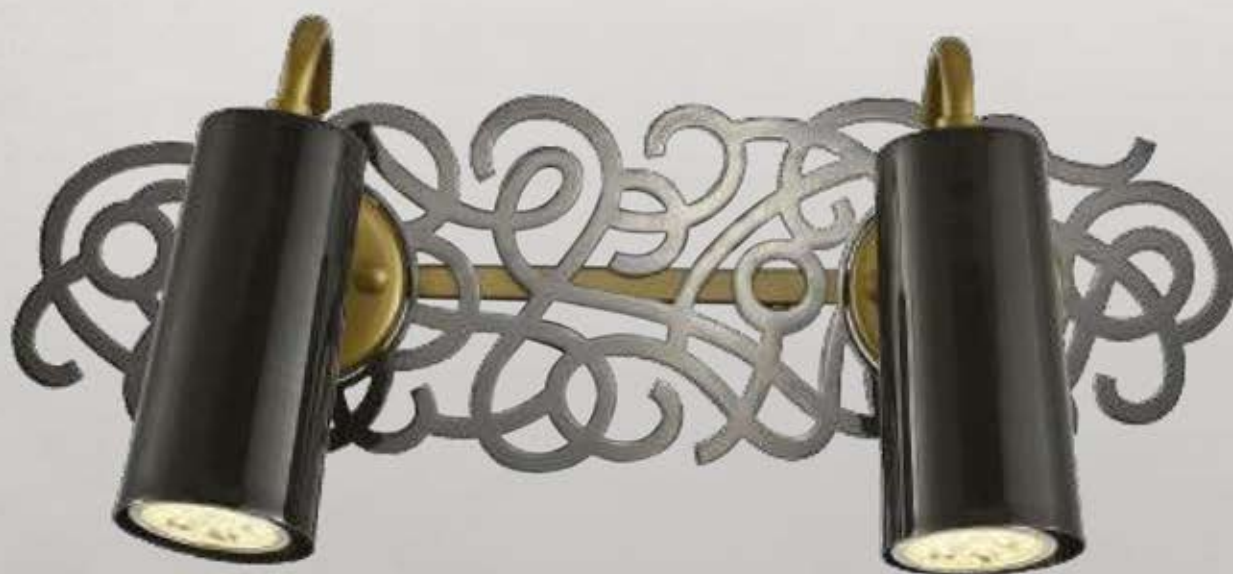

2300-2W

W 380 H 170 D 185

2 x GU10 LED x 5W

metal