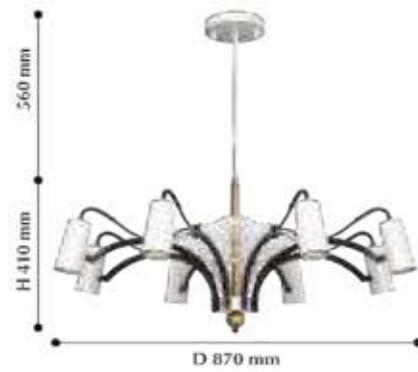

MODERN | FABIA

2301-8P
D 870 H 410/970
8 x GU10 LED x 5W
metal