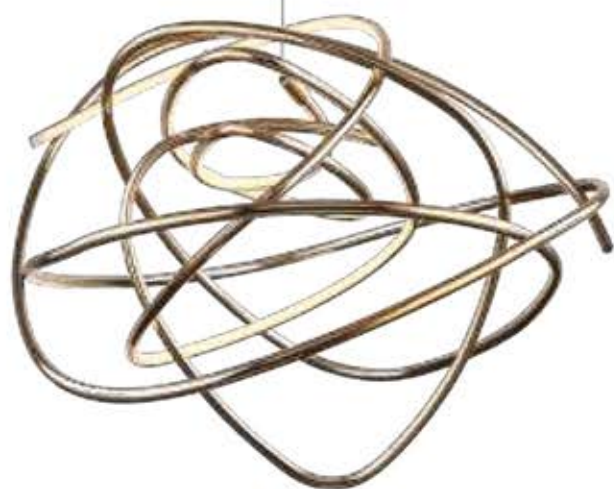

2311-2P
D 620 H 440/1840
1 x LED x 36W 3000K
metal, acryl