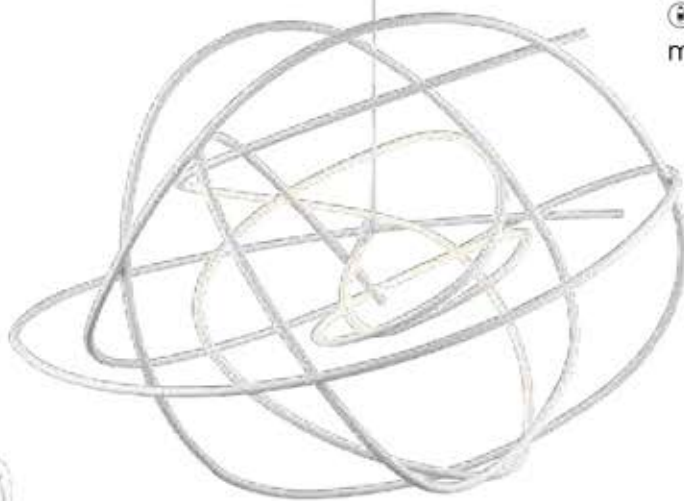

2311-2P
D 620 H 440/1840
1 x LED x 36W 3000K
metal, acryl